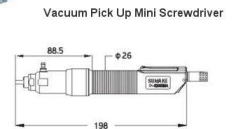

Sumake Mini Type Electric Screwdriver with Vacuum Pick Up Adaptor:

The Screwdrivers listed below are brand new however these are now obsolete in the current Sumake Range of Electric Screwdrivers:

Mini Type Electric Screwdriver (M): This Electric Screwdriver from Sumake is in the miniature range and is again designed for tightening small sized screws and fasteners used in the high tech 3C assembly lines and where precise torque is required. This driver has an extremely high torque accuracy and step less torque setting. Unlike other brands, the motor does not generate any carbon article overflow which therefore makes it suitable for 3C industries. This tool is fitted with 6 propellant shafts to assist in the reduction of mechanical friction and to keep tip vibration to a minimum, this improves torque precision. This electric/vacuum screwdriver is extremely durable and long lasting, outstanding many other brands. The Swiss patented low inertia motor used in this driver permits continued operation for at least 20,000 hours (around 10 years of average use). The service life of the contact point will sustain around 10 million on and off contacts. Supplied with AP3 Controller/PSU. The dimensions are only 198mm long with a weight of 290g.