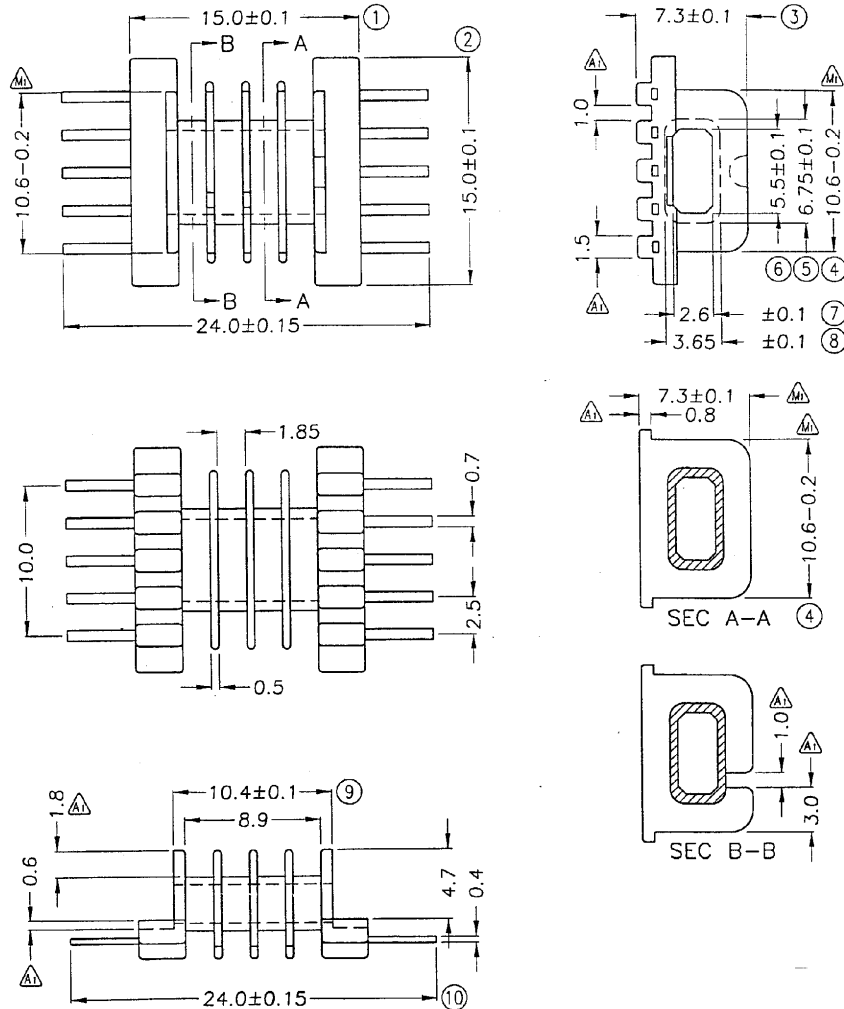

BOBBIN NAME: EFD-15

Series 4 Part No: BCEFD15-4-10-FLP

OLD REF: S040

SPECIFICATION: 4 SECTION 10 PINS LONGER FLAT TYPE

BOBBIN MATERIAL: L.C.P. E-4008

PIN MATERIAL: PHOSPHOR BRONZE

PIN DIMENSION 0.7 X 0.4

PULLING STRENGTH: OVER 1.0KG 2 lbs

UL RATING: 94V-0 TOLERANCE: +/- 0.1 MM UNIT: MM