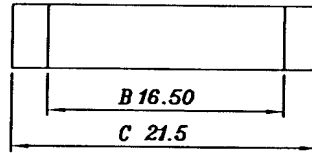

Series 4 Part No: BCUU157-CLIP

OLD REF: S222C

Material: Stainless Steel SUS301