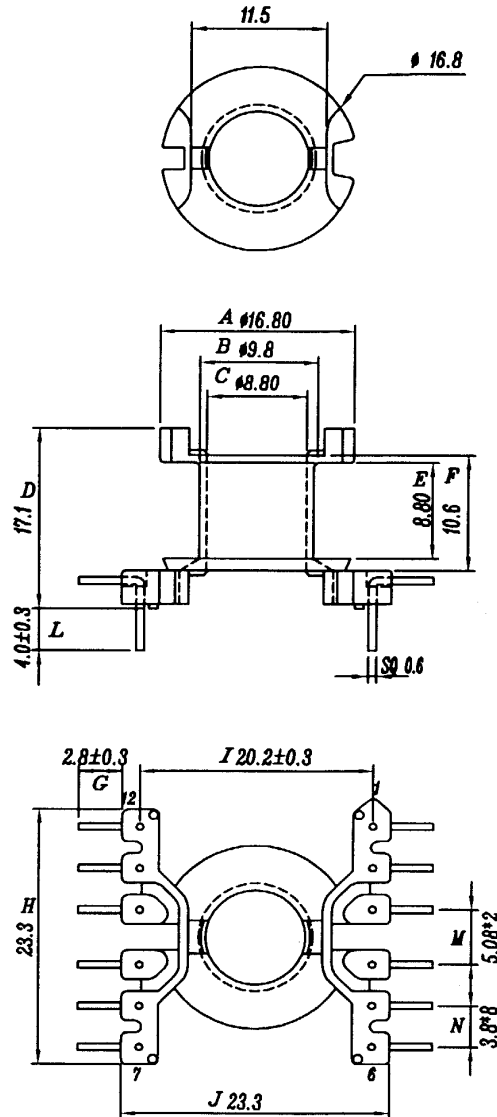

BOBBIN NAME: RM-8

Series 4 Part No: BCRM8-1-12-LPIN

OLD REF: S022

SPECIFICATION: 1 SECTION 12 PINS L PIN

BOBBIN MATERIAL: PET/GF

PIN MATERIAL: CP WIRE

UL RATING: 94V-0

TOLERANCE: .X +/- 0.2MM

.XX +/- 0.1

.XXX +/- 0.08

UNIT: MM