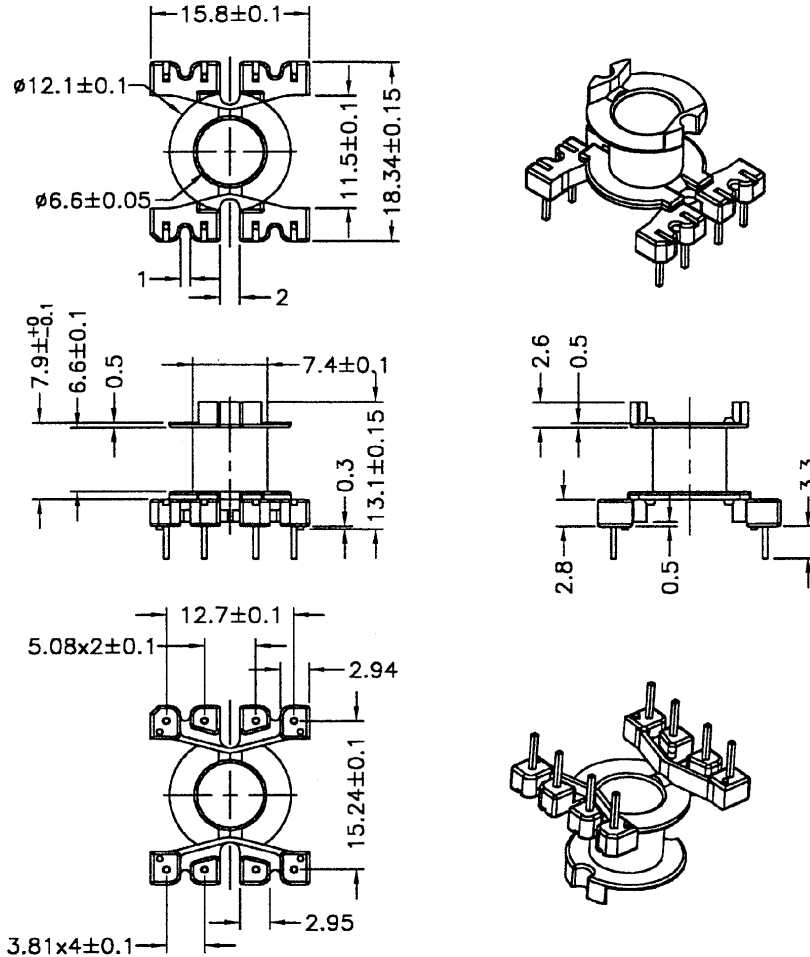

BOBBIN NAME:RM6

Series 4 Part No: BCRM6-1-8-LPIN

OLD REF S018

SPECIFICATION: 1 SECTION 8 PIN L PIN

| MODEL | PIN PLATING | PIN TYPE |
|-------|-------------|----------|
| S018A | CP WIRE | Ø 0.7 |
| S018B | Sn/Pb | Ø 0.7 |
| S018C | CP WIRE | SQ 0.55 |
| S018D | Sn/Pb | SQ 0.55 |

ALL THE ABOVE BOBBINS ARE PHENOLIC PM-9630 MATERIAL

.X +/- 0.1
.XX +/- 0.05

UL: 94V-0
UNIT: MM