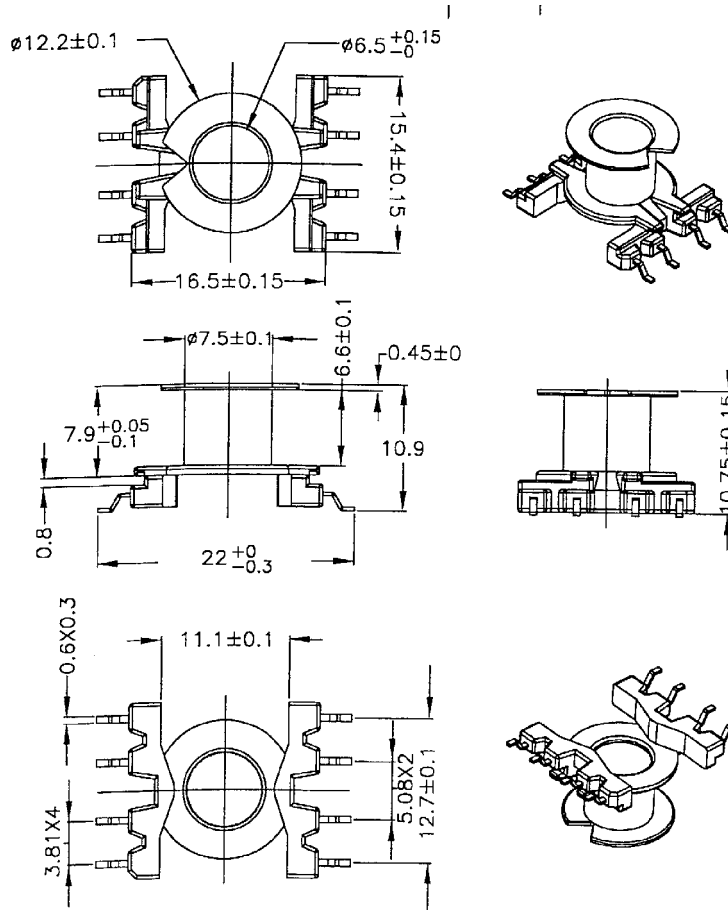

BOBBIN NAME:RM6

Series 4 Part No: BCRM6-1-8-GW

OLD REF S017

SPECIFICATION: 1 SECTION 8 PIN GULLWING SMD

MODEL	BOBBIN MAT.	PIN MAT.
S017A	PM-9630	Au
S017B	PM-9630	Sn/Pb
S017C	AM-113	Au
S017D	AM-113	Sn/Pb

TOLERANCE:

.X +/- 0.1
.XX +/- 0.05

UL: 94V-0
UNIT: MM