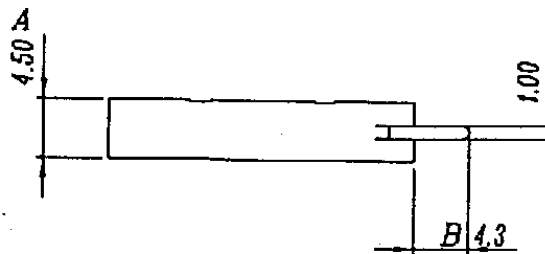

Series 4 Part No: BCRM12-CLIP

OLD REF: S032C

EARTHSPIKE MATERIAL: SK7