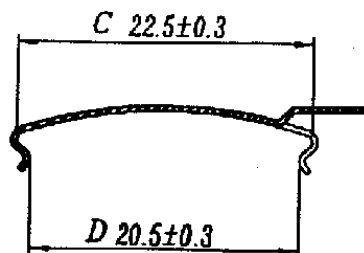

Series 4 Part No: BCRM12-CLIP

OLD REF: S032C

EARTHSPIKE MATERIAL: SK7