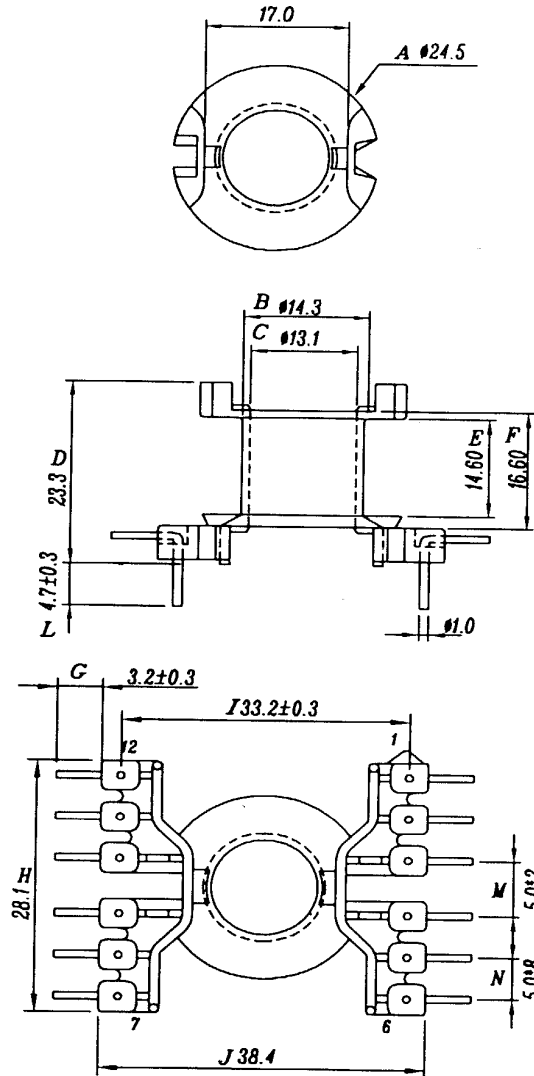

BOBBIN NAME: RM-12

Series 4 Part No: BCRM12-1-12-LPIN

OLD REF: S032

SPECIFICATION: 1 SECTION 12 PIN L TYPE

BOBBIN MATERIAL: PHENOLIC PET/GF

PIN MATERIAL: CP WIRE

UL RATING: 94V-0

UNIT: MM