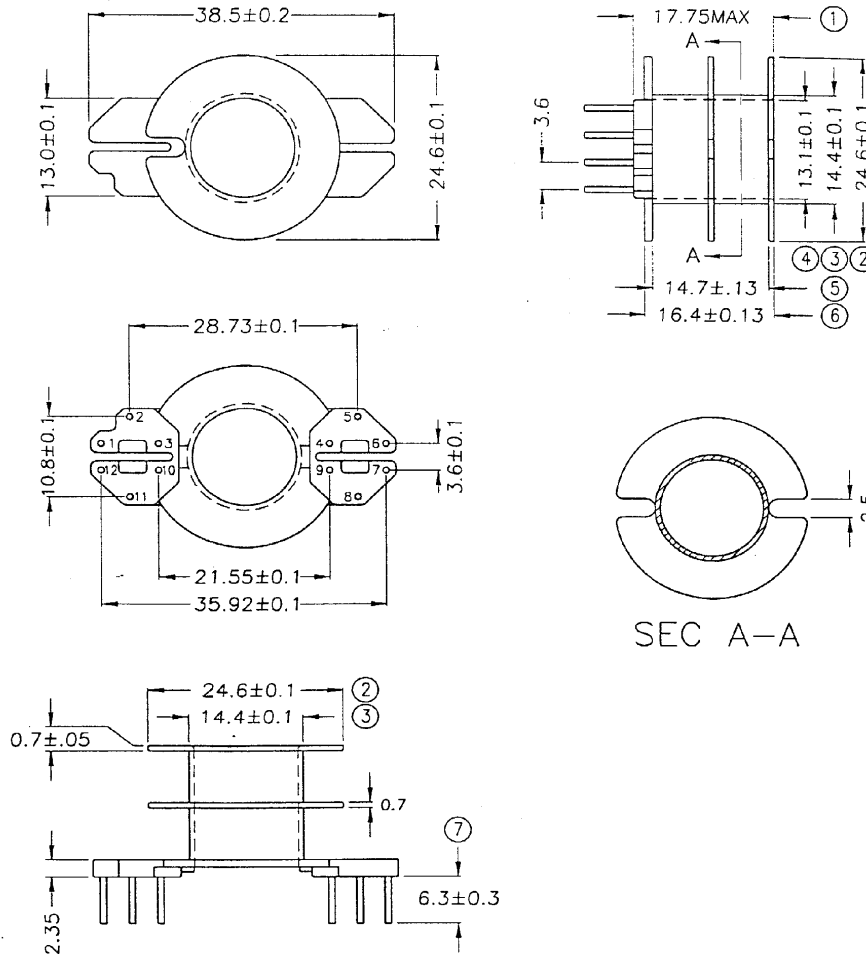

BOBBIN NAME: RM-12

Series 4 Part No: BCRM12-2-12

OLD REF: S031

SPECIFICATION: 2 SECTION 12 PINS

BOBBIN MATERIAL: PHENOLIC PM-9630

PIN MATERIAL: CP WIRE

PIN DIMENSION 0.8 ROUND PIN

PULLING STRENGTH: OVER 1.0KG 2 lbs

UL RATING: 94V-0

TOLERANCE: +/- 0.1 MM

UNIT: MM