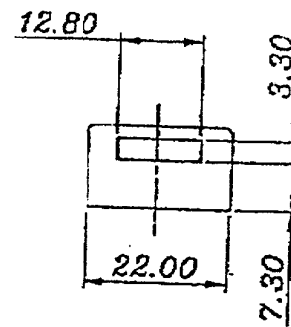

Series 4 Part No: BCETD59-CLIP

OLD REF: S091C

MATERIAL: SUS301 0.4T