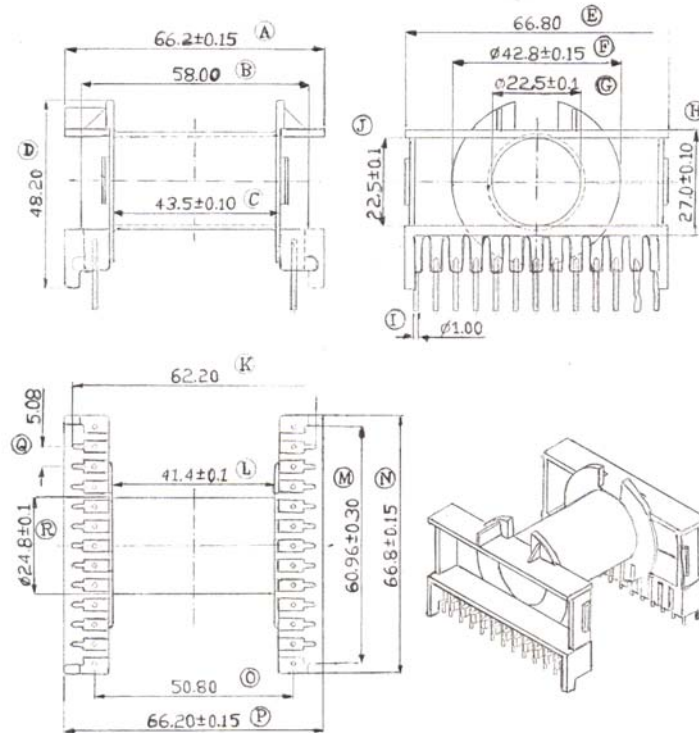

BOBBIN NAME: ETD59

Series 4 Part No: BCETD59-H-1-26

OLD REF: S0919

SPECIFICATION: 1 SECTION 26 PIN HORIZONTAL

BOBBIN MATERIAL: PM9820 PHENOLIC

PIN MATERIAL: CP WIRE

UL RATING: 94V-0

UNIT: MM

TOLERANCE:

WHOLE: ± 0.5 DECIMAL: $.X \pm 0.3$
PIN PITCH: ± 0.1 .XX ± 0.2
ROW PITCH: ± 0.5