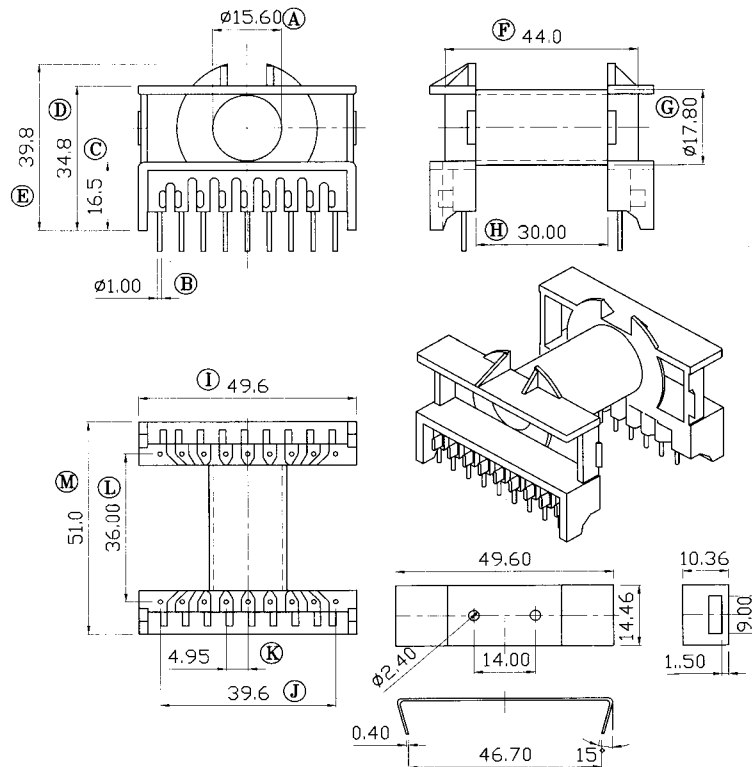

**BOBBIN NAME: ETD44**

**Series 4 Part No: BCETD44-H-1-18 OLD REF: S088**  
**AND CLIP S4 Pt No: BCETD44-CLIP OLD REF: S088C**

**SPECIFICATION: 1 SECTION 18 PIN HORIZONTAL (LOW PROFILE)**

**BOBBIN MATERIAL: T375J PHENOLIC**

**PIN MATERIAL: CP WIRE**

**UL RATING: 94V-0**

**UNIT: MM**

**TOLERANCE:**

**WHOLE: +/-0.5 DECIMAL: .X+/- 0.3**  
**PIN PITCH: +/-0.1 .XX+/-0.2**  
**ROW PITCH: +/-0.5**