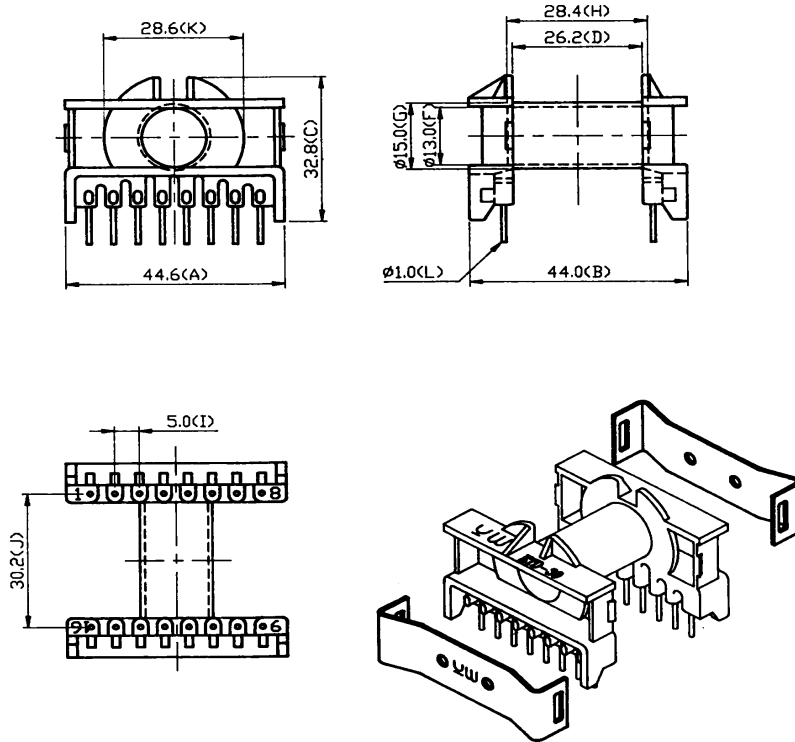

BOBBIN NAME: ETD39

**Series 4 Part No: BCETD39-H-1-16 OLD REF: S087
AND CLIP S4 Pt No: BCETD39-CLIP OLD REF: S087C**

SPECIFICATION: 1 SECTION 16 PIN HORIZONTAL

BOBBIN MATERIAL: T375J PHENOLIC

PIN MATERIAL: CP WIRE

UL RATING: 94V-0

UNIT: MM

TOLERANCE:

**WHOLE: +/-0.5 DECIMAL: .X+/- 0.3
PIN PITCH: +/-0.1 .XX+/-0.2
ROW PITCH: +/-0.5**