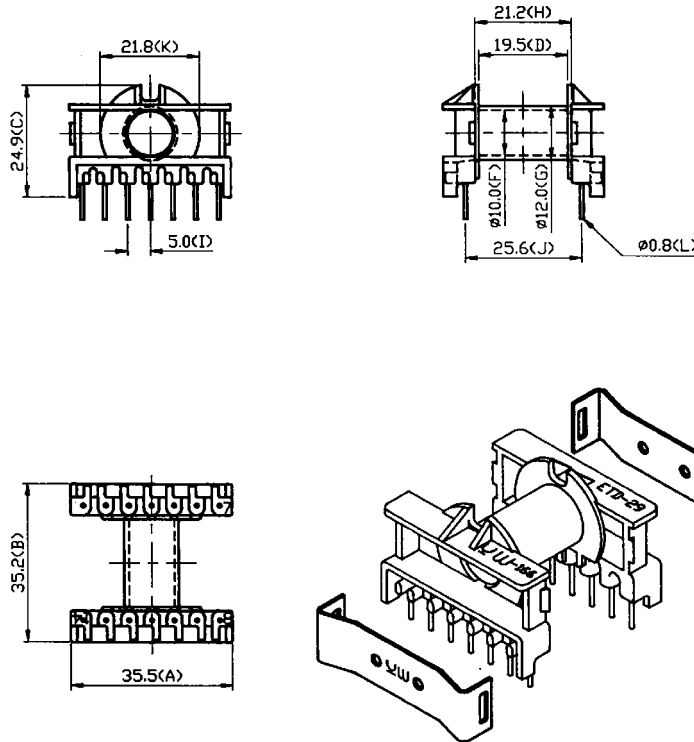

**BOBBIN NAME: ETD29**

**Series 4 Part No: BCETD29-H-1-14 OLD REF: S083**

**AND CLIP S4 Pt No: BCETD29-CLIP OLD REF: S083C**

**SPECIFICATION: 1 SECTION 14 PIN HORIZONTAL**

**BOBBIN MATERIAL: T375J PHENOLIC**

**PIN MATERIAL: CP WIRE**

**UL RATING: 94V-0 UNIT: MM**

**TOLERANCE:**

**WHOLE: +/-0.5 DECIMAL: .X+/- 0.3**

**PIN PITCH: +/-0.1 .XX+/-0.2**

**ROW PITCH: +/-0.5**