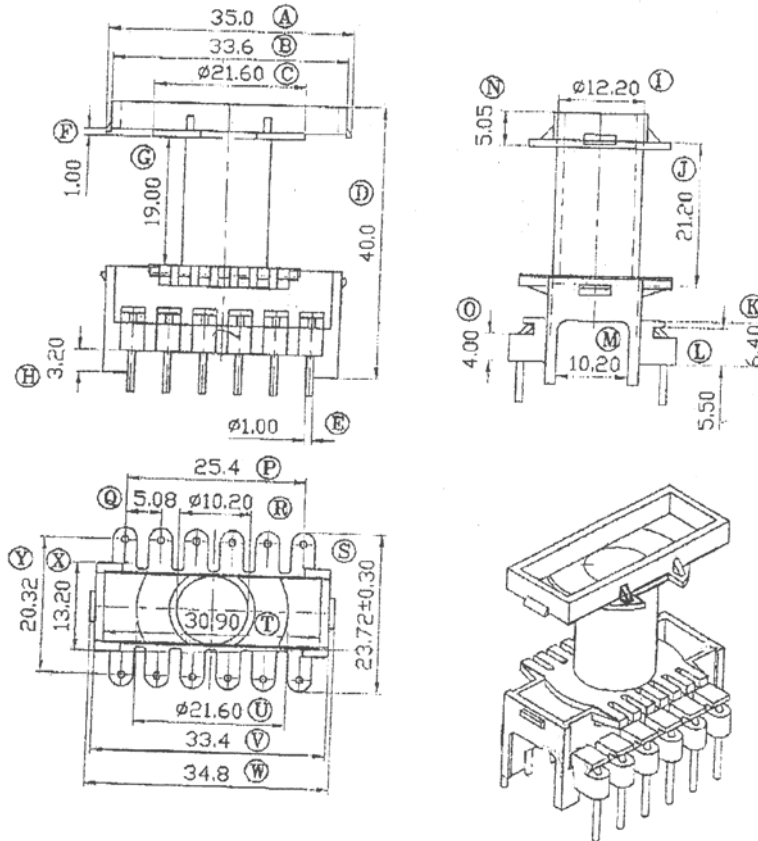

**BOBBIN NAME: ETD29**

**Series 4 Part No: BCETD29-V-1-12 OLD REF: S082**

**SPECIFICATION: 1 SECTION 12 PIN VERTICAL**

**BOBBIN MATERIAL: T375J PHENOLIC**

**PIN MATERIAL: CP WIRE**

**UL RATING: 94V-0**

**UNIT: MM**

**TOLERANCE:**

**WHOLE: +/-0.5 DECIMAL: .X+/- 0.3**  
**PIN PITCH: +/-0.1 .XX+/-0.2**  
**ROW PITCH: +/-0.5**