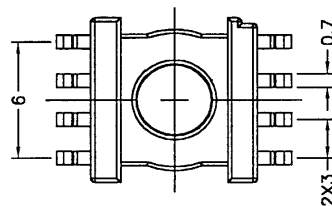

**BOBBIN NAME: ER-9.5**

**Series 4 Part No: BCER95-V-1-8GWDD**

**OLD REF: S205**

**SPECIFICATION: 1 SECTION 8 PINS GULLWING SMD DIFFERENT DESIGN  
ALL PIN MATERIAL PHOSPHOR BRONZE**

| MODEL | BOBBIN MATERIAL | PIN PLATING |
|-------|-----------------|-------------|
| S205A | PM-9630         | Au          |
| S205B | PM-9630         | Sn/Pb       |
| S205C | AM-113          | Au          |
| S205D | AM-113          | Sn/Pb       |

**TOLERANCE:**

.X +/- 0.1

.XX +/- 0.05

**UL RATING: 94V-0**

**UNIT: MM**