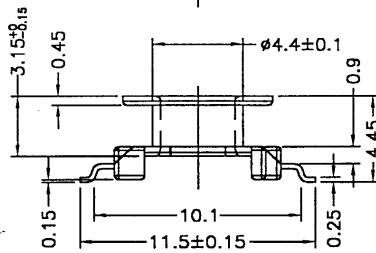

**BOBBIN NAME: ER-9.5**

**Series 4 Part No: BCER95-V-1-8GWDD**

**OLD REF: S205**

**SPECIFICATION: 1 SECTION 8 PINS GULLWING SMD DIFFERENT DESIGN  
ALL PIN MATERIAL PHOSPHOR BRONZE**

| MODEL | BOBBIN MATERIAL | PIN PLATING |
|-------|-----------------|-------------|
| S205A | PM-9630         | Au          |
| S205B | PM-9630         | Sn/Pb       |
| S205C | AM-113          | Au          |
| S205D | AM-113          | Sn/Pb       |

**TOLERANCE:**

.X +/- 0.1

.XX +/- 0.05

**UL RATING: 94V-0**

**UNIT: MM**