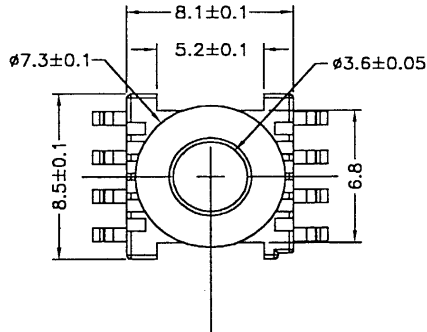

**BOBBIN NAME: ER-9.5**

**Series 4 Part No: BCER95-V-1-8GWDD**

**OLD REF: S205**

**SPECIFICATION: 1 SECTION 8 PINS GULLWING SMD DIFFERENT DESIGN  
ALL PIN MATERIAL PHOSPHOR BRONZE**

| MODEL | BOBBIN MATERIAL | PIN PLATING |
|-------|-----------------|-------------|
| S205A | PM-9630         | Au          |
| S205B | PM-9630         | Sn/Pb       |
| S205C | AM-113          | Au          |
| S205D | AM-113          | Sn/Pb       |

**TOLERANCE:**

.X +/- 0.1

.XX +/- 0.05

**UL RATING: 94V-0**

**UNIT: MM**