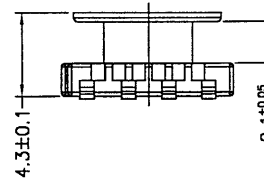

**BOBBIN NAME: ER-9.5**

**Series 4 Part No: BCER95-V-1-8GWDD**

**OLD REF: S205**

**SPECIFICATION: 1 SECTION 8 PINS GULLWING SMD DIFFERENT DESIGN  
ALL PIN MATERIAL PHOSPHOR BRONZE**

| MODEL | BOBBIN MATERIAL | PIN PLATING |
|-------|-----------------|-------------|
| S205A | PM-9630         | Au          |
| S205B | PM-9630         | Sn/Pb       |
| S205C | AM-113          | Au          |
| S205D | AM-113          | Sn/Pb       |

**TOLERANCE:**

.X +/- 0.1

.XX +/- 0.05

**UL RATING: 94V-0**

**UNIT: MM**