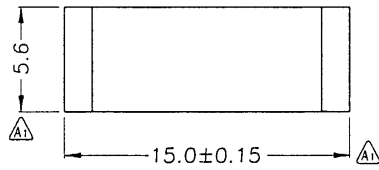

Series 4 Part No: BCER145-CLIP

OLD REF: S213C

Material: Stainless Steel SUS301