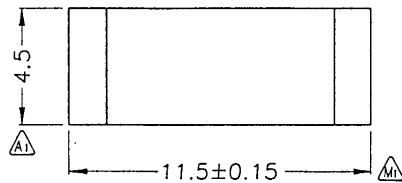

Series 4 Part No: BCER115-CLIP

OLD REF: S211C

Material: Stainless Steel SUS301