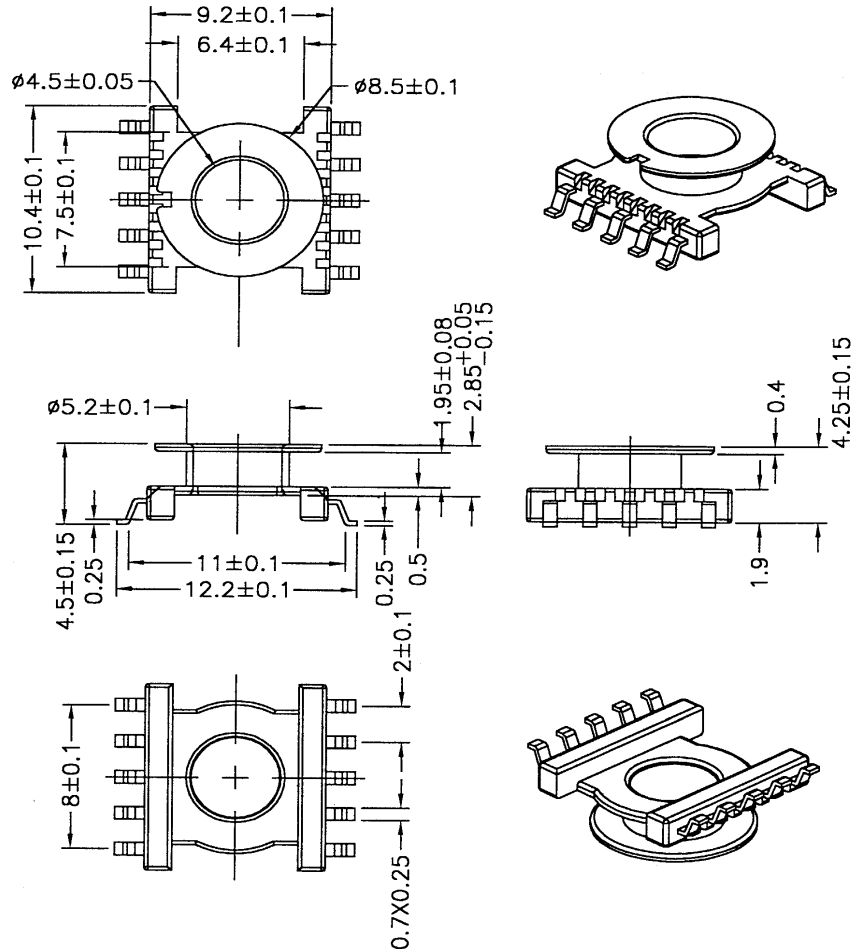

BOBBIN NAME: ER-11/5

Series 4 Part No: SABRE REF: S209

SPECIFICATION: 1 SECTION 10 GULLWING SMD ALL PINS ARE PHOSPHOR BRONZE MATERIAL

MODEL	BOBBIN MATERIAL	PIN PLATING
S209A	PM-9630	Au
S209B	PM-9630	Sn/Pb
S209C	AM-113	Au
S209D	AM-113	Sn/Pb

UL RATING: 94V-0

TOLERANCE:

.X +/- 0.1

.XX +/- 0.05

UNIT: MM