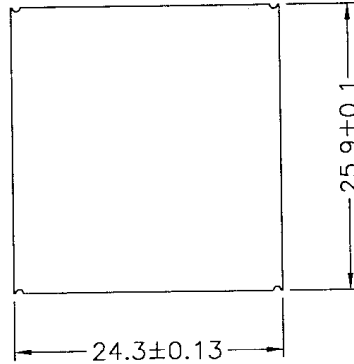

Series 4 Part No: BCEPC25-CAP

OLD REF: S199C

Material: Stainless Steel SUS301