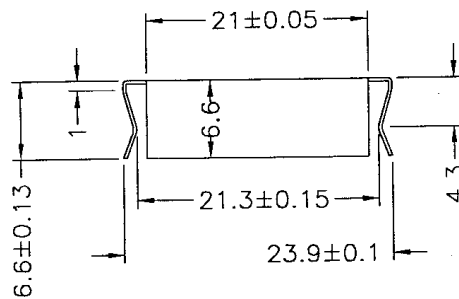

Series 4 Part No: BCEPC25-CAP

OLD REF: S199C

Material: Stainless Steel SUS301