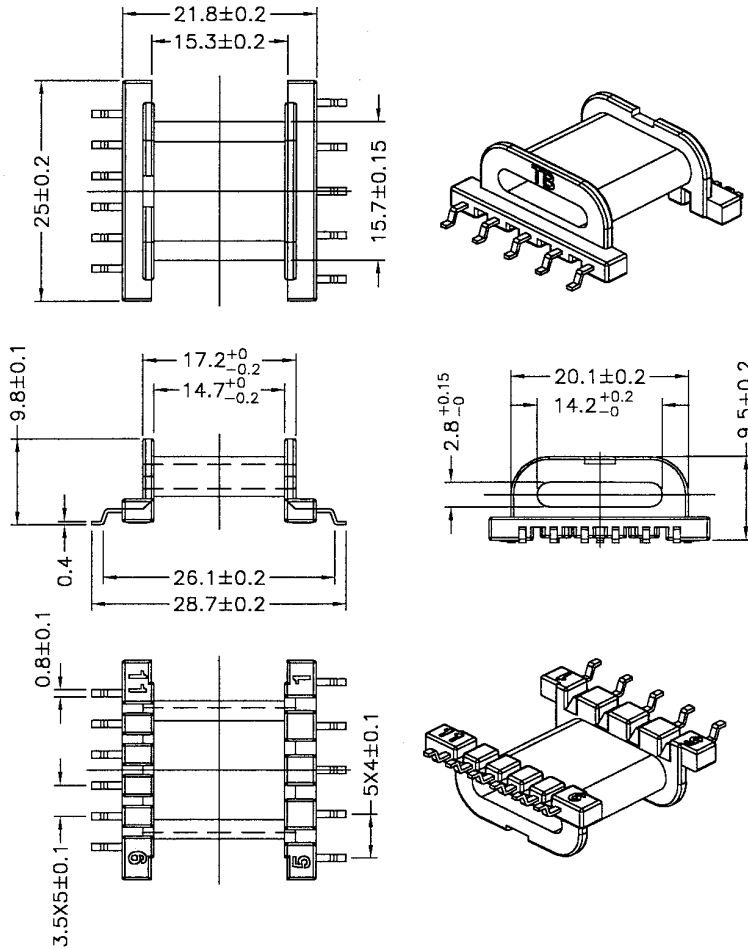

**BOBBIN NAME: EPC25**

**Series 4 Part No: BCEPC25-H-1-11GW**

**OLD REF: S199**

**SPECIFICATION: 1 SECTION 11 PIN  
GULLWING SMD ALL PHOSPOR BRONZE PINS**

	BOBBIN	PIN
MODEL	MATERIAL	PLATING
S199A	PM9630	Au
S199B	PM9630	Sn/Pb
S199C	AM113	Au
S199D	AM113	Sn/Pb

**TOLERANCE:**

.X +/- 0.1

.XX +/- 0.05

**UL: 94V-0**

**UNIT: MM**