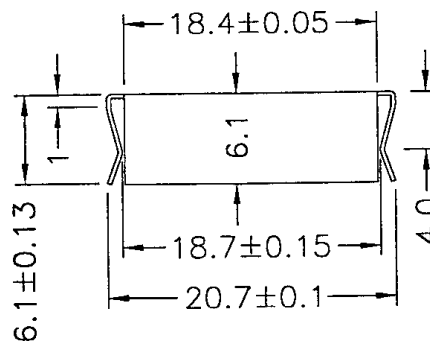

**Series 4 Part No: BCEPC19-CAP**

OLD REF: S198C

Material : Stainless Steel SUS301