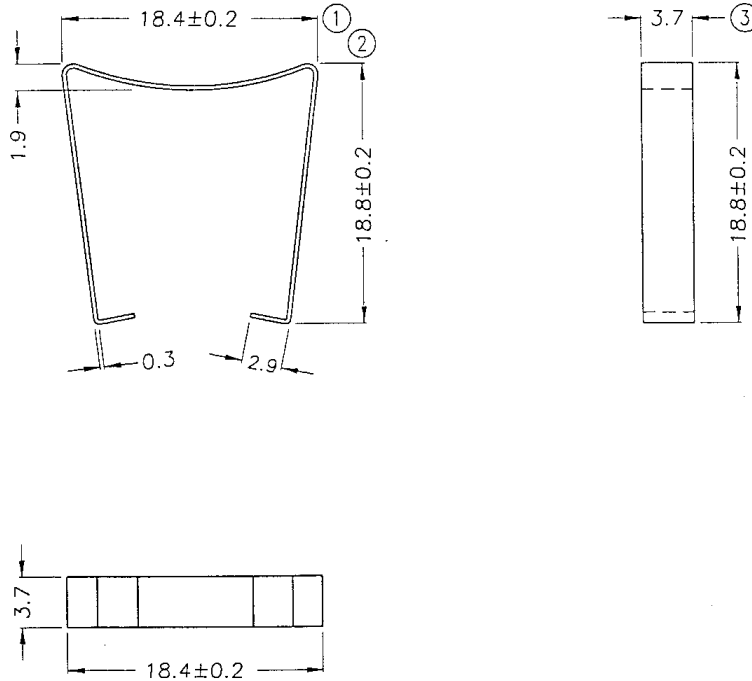

Series 4 Part No: BCEPC17-CLIP

OLD REF: S188C

Material: Stainless Steel