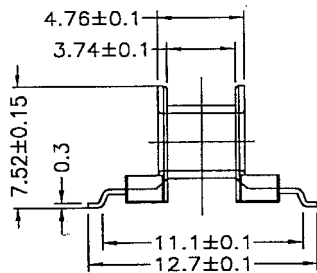

BOBBIN NAME: EP-7

Series 4 Part No: BCEP7-1-8-GW

OLD REF: S064

SPECIFICATION: 1 SECTION 8 PINS GULLWING TYPE SMD

MODEL	BOBBIN MATERIAL	PIN PLATING
S064A	PM9630	Au
S064B	PM9630	Sn/Pb
S064C	AM113	Au
S064D	AM113	Sn/Pb

.X +/- 0.1
.XX +/- 0.05

UL: 94V-0

UNIT: MM