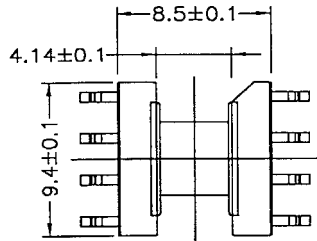

BOBBIN NAME: EP-7

Series 4 Part No: BCEP7-1-8-GW

OLD REF: S064

SPECIFICATION: 1 SECTION 8 PINS GULLWING TYPE SMD

MODEL	BOBBIN MATERIAL	PIN PLATING
S064A	PM9630	Au
S064B	PM9630	Sn/Pb
S064C	AM113	Au
S064D	AM113	Sn/Pb

.X +/- 0.1
.XX +/- 0.05

UL: 94V-0

UNIT: MM