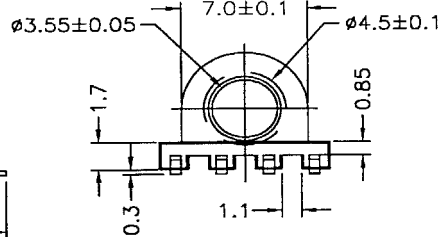

BOBBIN NAME: EP-7

Series 4 Part No: BCEP7-1-8-GW

OLD REF: S064

SPECIFICATION: 1 SECTION 8 PINS GULLWING TYPE SMD

MODEL	BOBBIN MATERIAL	PIN PLATING
S064A	PM9630	Au
S064B	PM9630	Sn/Pb
S064C	AM113	Au
S064D	AM113	Sn/Pb

.X +/- 0.1
.XX +/- 0.05

UL: 94V-0

UNIT: MM