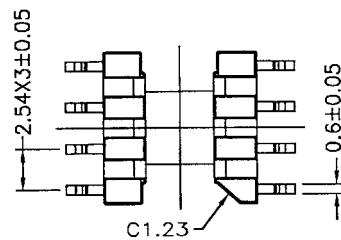

BOBBIN NAME: EP-7

Series 4 Part No: BCEP7-1-8-GW

OLD REF: S064

SPECIFICATION: 1 SECTION 8 PINS GULLWING TYPE SMD

MODEL	BOBBIN MATERIAL	PIN PLATING
S064A	PM9630	Au
S064B	PM9630	Sn/Pb
S064C	AM113	Au
S064D	AM113	Sn/Pb

.X +/- 0.1
.XX +/- 0.05

UL: 94V-0

UNIT: MM