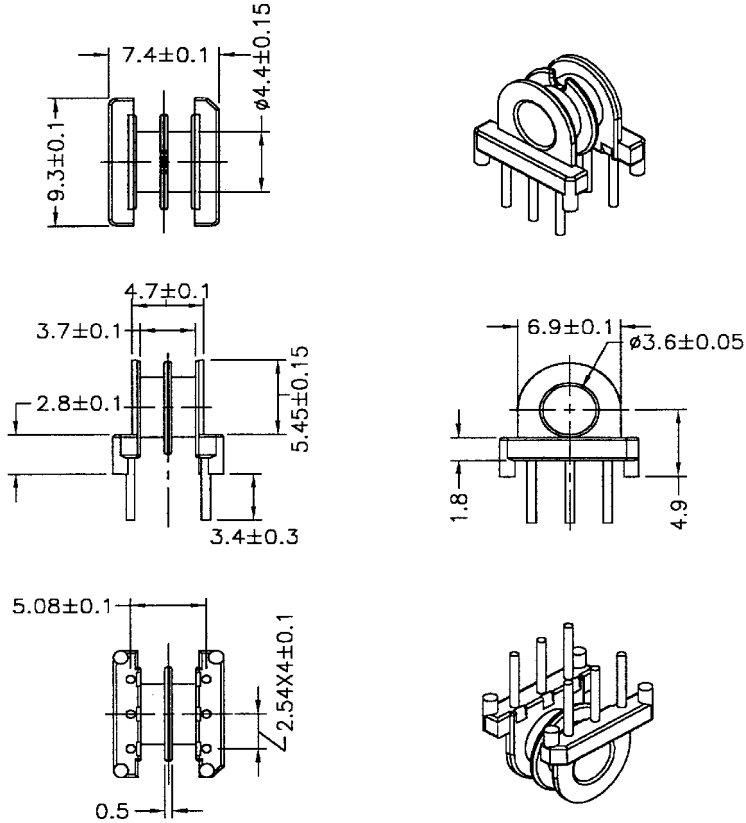

BOBBIN NAME: EP-7

Series 4 Part No: BCEP7-2-6

OLD REF: S063

SPECIFICATION: 2 SECTION 6 PINS

MODEL	PIN PLATING	PIN TYPE
S063A	CP WIRE	Ø 0.6
S063B	Sn/Pb	Ø 0.6
S063C	CP WIRE	SQ 0.5
S063D	Sn/Pb	SQ 0.5

ALL THE ABOVE BOBBINS ARE PM-9630 MATERIAL

.X +/- 0.1
.XX +/- 0.05

UL: 94V-0

UNIT: MM