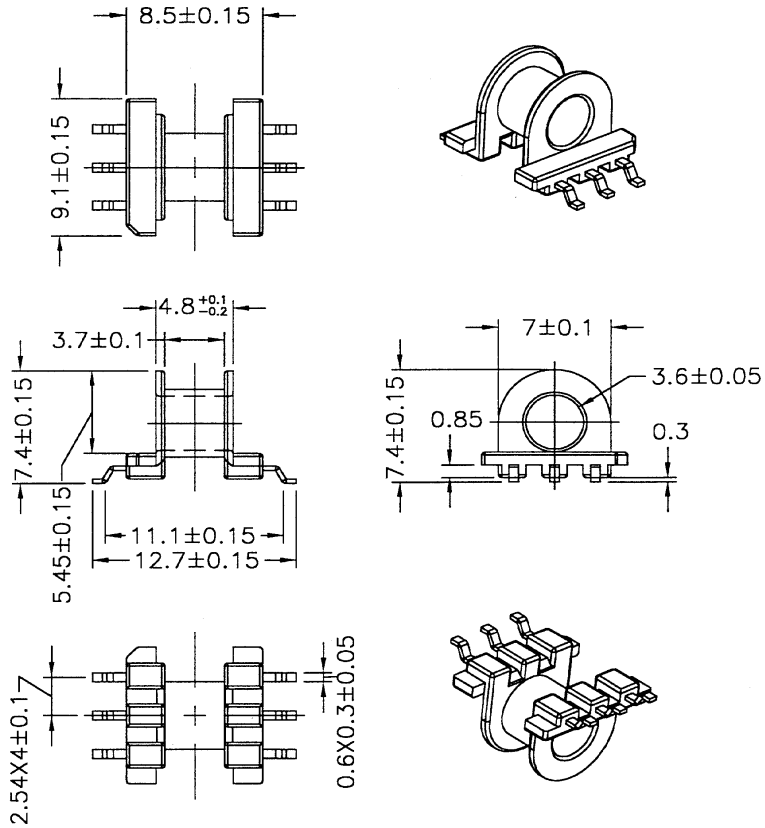

**BOBBIN NAME: EP-7**

**Series 4 Part No: BCEP7-1-6-GW**

**OLD REF: S058**

**SPECIFICATION: 1 SECTION 6 PINS GULLWING TYPE SMD**

MODEL	BOBBIN MATERIAL	PIN PLATING
S058A	PM9630	Au
S058B	PM9630	Sn/Pb
S058C	AM113	Au
S058D	AM113	Sn/Pb

.X +/- 0.1  
.XX +/- 0.05

UL: 94V-0  
UNIT: MM