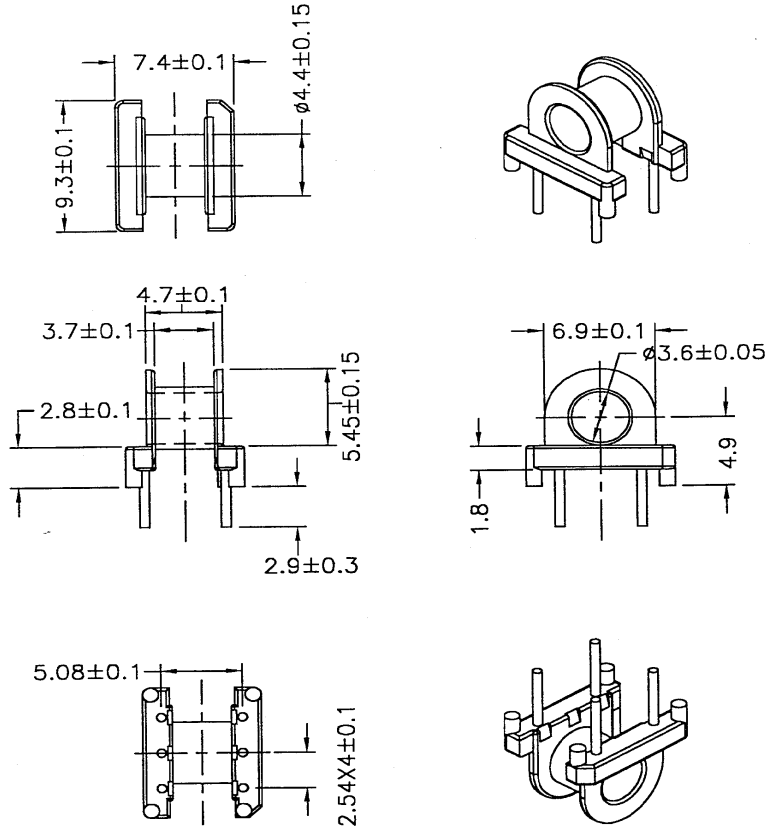

BOBBIN NAME: EP-7

Series 4 Part No: BCEP7-1-7 OLD REF: S057

SPECIFICATION: 1 SECTION 4 PINS

MODEL	PIN PLATING	PIN TYPE
S057A	CP WIRE	Ø 0.6
S057B	Sn/Pb	Ø 0.6
S057C	CP WIRE	SQ 0.5
S057D	Sn/Pb	SQ 0.5

ALL THE ABOVE BOBBINS ARE PHENOLIC PM-9630 MATERIAL

.X +/- 0.1
.XX +/- 0.05

UL: 94V-0
UNIT: MM