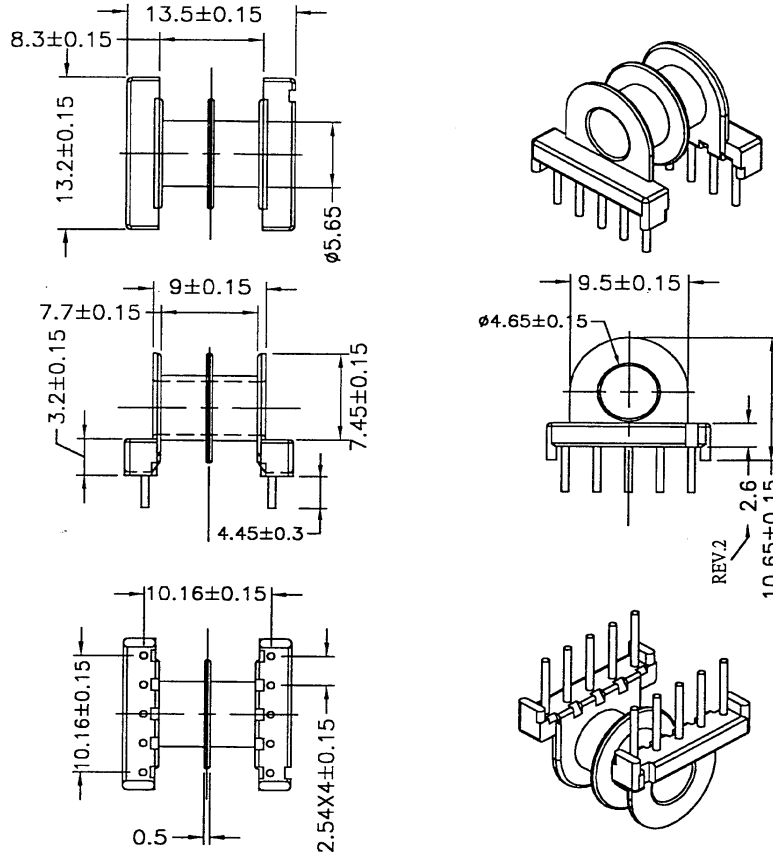

BOBBIN NAME: EP-13

Series 4 Part No: BCEP13-2-10

OLD REF: S076

SPECIFICATION: 2 SECTION 10 PINS

MODEL	PIN PLATING	PIN TYPE
S076A	CP WIRE	$\phi 0.6$
S076B	Sn/Pb	$\phi 0.6$
S076C	CP WIRE	SQ 0.5
S076D	Sn/Pb	SQ 0.5

ALL THE ABOVE BOBBINS ARE PHENOLIC PM-9630 MATERIAL

.X +/- 0.1
.XX +/- 0.05

UL: 94V-O
UNIT: MM