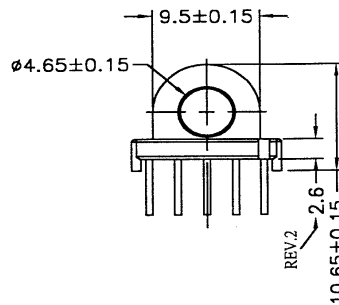

BOBBIN NAME: EP-13

Series 4 Part No: BCEP13-1-10

OLD REF: S075

SPECIFICATION: 1 SECTION 10 PINS

MODEL	PIN PLATING	PIN TYPE
S075A	CP WIRE	Ø 0.6
S075B	Sn/Pb	Ø 0.6
S075C	CP WIRE	SQ 0.5
S075D	Sn/Pb	SQ 0.5

ALL THE ABOVE BOBBINS ARE PM-9630 MATERIAL

UL: 94V-0

.X +/- 0.1
.XX +/- 0.05

UNIT: MM