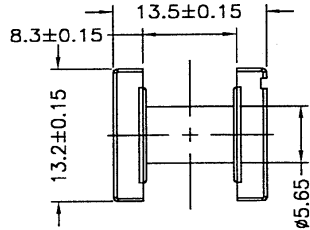

BOBBIN NAME: EP-13

Series 4 Part No: BCEP13-1-10

OLD REF: S075

SPECIFICATION: 1 SECTION 10 PINS

MODEL	PIN PLATING	PIN TYPE
S075A	CP WIRE	Ø 0.6
S075B	Sn/Pb	Ø 0.6
S075C	CP WIRE	SQ 0.5
S075D	Sn/Pb	SQ 0.5

ALL THE ABOVE BOBBINS ARE PM-9630 MATERIAL

UL: 94V-0

.X +/- 0.1
.XX +/- 0.05

UNIT: MM