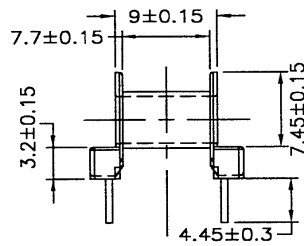

BOBBIN NAME: EP-13

Series 4 Part No: BCEP13-1-10

OLD REF: S075

SPECIFICATION: 1 SECTION 10 PINS

MODEL	PIN PLATING	PIN TYPE
S075A	CP WIRE	Ø 0.6
S075B	Sn/Pb	Ø 0.6
S075C	CP WIRE	SQ 0.5
S075D	Sn/Pb	SQ 0.5

ALL THE ABOVE BOBBINS ARE PM-9630 MATERIAL

UL: 94V-0

.X +/- 0.1
.XX +/- 0.05

UNIT: MM