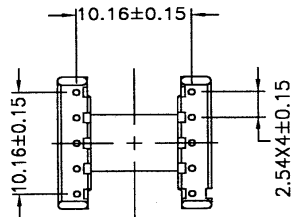

BOBBIN NAME: EP-13

Series 4 Part No: BCEP13-1-10

OLD REF: S075

SPECIFICATION: 1 SECTION 10 PINS

MODEL	PIN PLATING	PIN TYPE
S075A	CP WIRE	Ø 0.6
S075B	Sn/Pb	Ø 0.6
S075C	CP WIRE	SQ 0.5
S075D	Sn/Pb	SQ 0.5

ALL THE ABOVE BOBBINS ARE PM-9630 MATERIAL

UL: 94V-0

.X +/- 0.1
.XX +/- 0.05

UNIT: MM