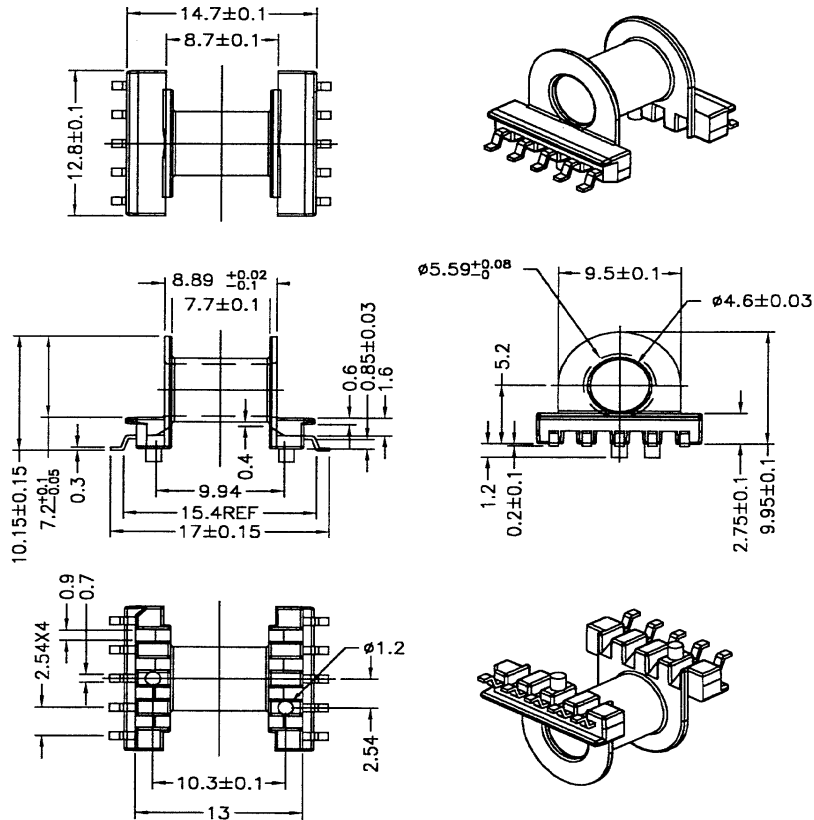

BOBBIN NAME: EP-13

Series 4 Part No: BCEP13-1-10-GW-F1

OLD REF: S073

SPECIFICATION: 1 SECTION 10 PINS GULLWING TYPE SMD (DIFFERENT FLANGE DESIGN)

MODEL	BOBBIN MATERIAL	BOBBIN PLATING	PIN
S073A	PM9630	PM9630	Au
S073B	PM9630	PM9630	Sn/Pb
S073C	AM113	AM113	Au
S073D	AM113	AM113	Sn/Pb

.X +/- 0.1
.XX +/- 0.05

UL: 94V-0

UNIT: MM