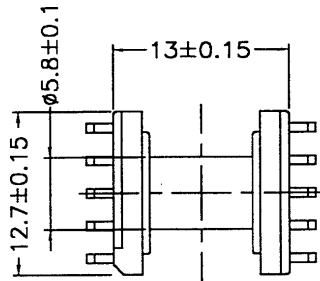

BOBBIN NAME: EP-13

Series 4 Part No: BCEP13-1-10-GW

OLD REF: S070

SPECIFICATION: 1 SECTION 10 PINS GULLWING TYPE SMD

MODEL	BOBBIN MATERIAL	BOBBIN PLATING	PIN
S070A	PM9630		Au
S070B	PM9630		Sn/Pb
S070C	AM113		Au
S070D	AM113		Sn/Pb

.X +/- 0.1
.XX +/- 0.05

UL: 94V-0
UNIT: MM