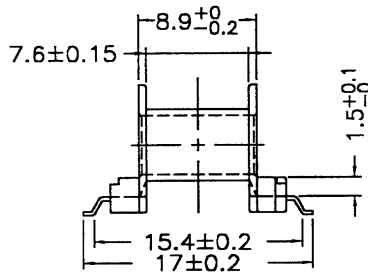

BOBBIN NAME: EP-13

Series 4 Part No: BCEP13-1-10-GW

OLD REF: S070

SPECIFICATION: 1 SECTION 10 PINS GULLWING TYPE SMD

MODEL	BOBBIN MATERIAL	BOBBIN PLATING	PIN
S070A	PM9630		Au
S070B	PM9630		Sn/Pb
S070C	AM113		Au
S070D	AM113		Sn/Pb

.X +/- 0.1
.XX +/- 0.05

UL: 94V-0
UNIT: MM