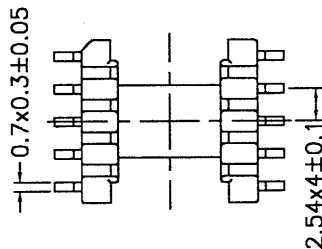

BOBBIN NAME: EP-13

Series 4 Part No: BCEP13-1-10-GW

OLD REF: S070

SPECIFICATION: 1 SECTION 10 PINS GULLWING TYPE SMD

MODEL	BOBBIN MATERIAL	BOBBIN PLATING	PIN
S070A	PM9630		Au
S070B	PM9630		Sn/Pb
S070C	AM113		Au
S070D	AM113		Sn/Pb

.X +/- 0.1
.XX +/- 0.05

UL: 94V-0
UNIT: MM