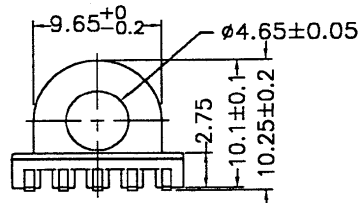

BOBBIN NAME: EP-13

Series 4 Part No: BCEP13-1-10-GW

OLD REF: S070

SPECIFICATION: 1 SECTION 10 PINS GULLWING TYPE SMD

MODEL	BOBBIN MATERIAL	BOBBIN PLATING	PIN
S070A	PM9630		Au
S070B	PM9630		Sn/Pb
S070C	AM113		Au
S070D	AM113		Sn/Pb

.X +/- 0.1
.XX +/- 0.05

UL: 94V-0
UNIT: MM