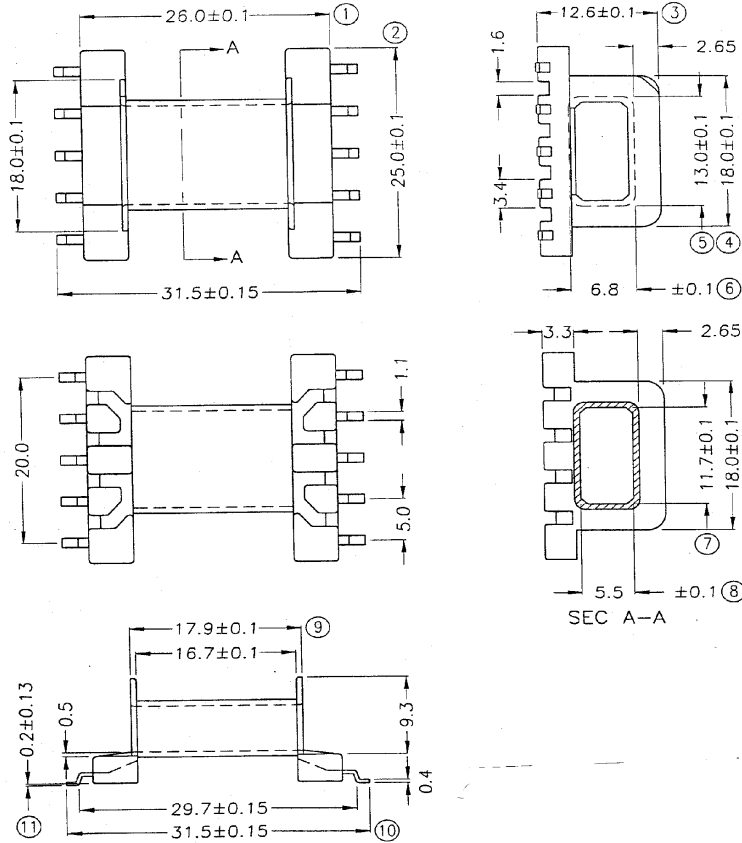

BOBBIN NAME: EFD-25

Series 4 Part No: BCEFD25-1-10-GW OLD REF: S053

SPECIFICATION: 1 SECTION 10 PINS GULLWING SMD

BOBBIN MATERIAL: PHENOLIC PM-9630

PIN MATERIAL: PHOSPHOR BRONZE

PIN DIMENSION 1.1 X 0.4

PULLING STRENGTH: OVER 1.0KG 2lbs

UL RATING: 94V-0

UNIT: MM

TOLERANCE: +/- 0.1 MM