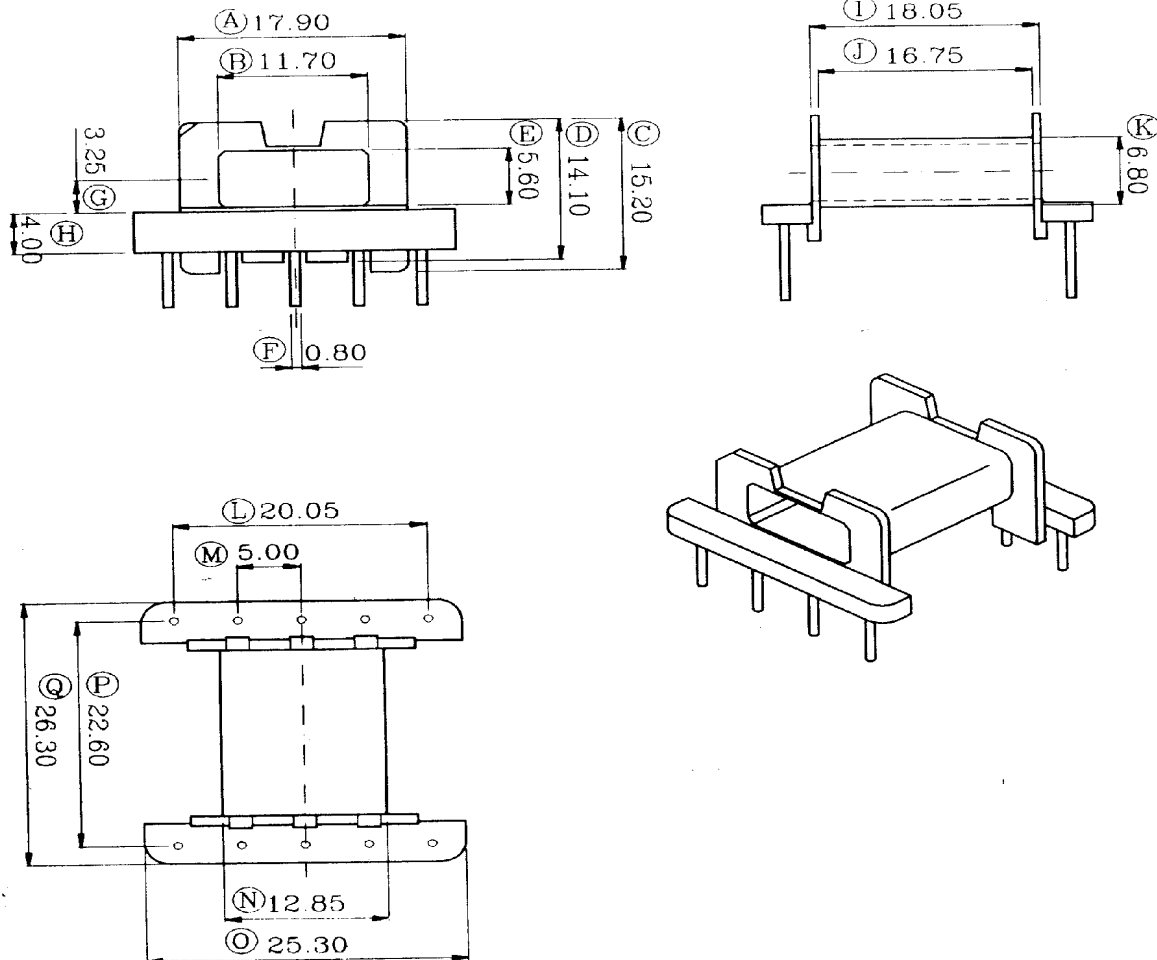

BOBBIN NAME: EFD-25

Series 4 Part No: BCEFD25-1-10-DFL

OLD REF: S052

SPECIFICATION: 1 SECTION 10 PINS DEEPER FLANGE

BOBBIN MATERIAL: PHENOLIC PM-9630

PIN MATERIAL: CP WIRE

UL RATING: 94V-0

UNIT: MM

TOLERANCE: +/- 0.1 MM