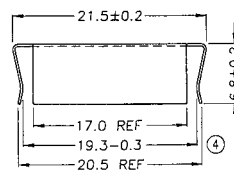

S4 Part No: BCEFD20-CLIP

S4 Part No: BCEFD20-COVER

OLD REF: S050C

OLD REF: S051C1

Material : Stainless Steel