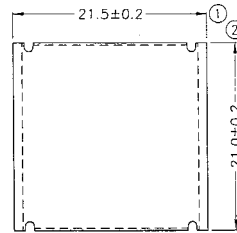

S4 Part No: BCEFD20-CLIP

S4 Part No: BCEFD20-COVER

OLD REF: S050C

OLD REF: S051C1

Material : Stainless Steel