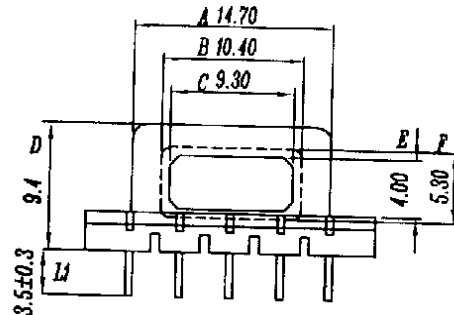

BOBBIN NAME: EFD-20

Series 4 Part No: BCEFD20-1-10-LPIN

OLD REF: S047

SPECIFICATION: 1 SECTION 10 PIN L TYPE

BOBBIN MATERIAL: L.C.P. N46

PIN MATERIAL: CP WIRE (TIN PLATED)

UL RATING: 94V-0

UNIT: MM