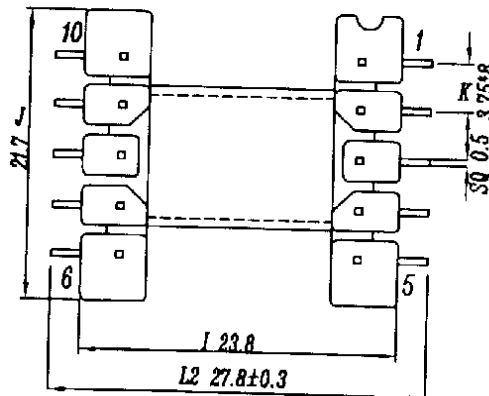

BOBBIN NAME: EFD-20

Series 4 Part No: BCEFD20-1-10-LPIN

OLD REF: S047

SPECIFICATION: 1 SECTION 10 PIN L TYPE

BOBBIN MATERIAL: L.C.P. N46

PIN MATERIAL: CP WIRE (TIN PLATED)

UL RATING: 94V-0

UNIT: MM