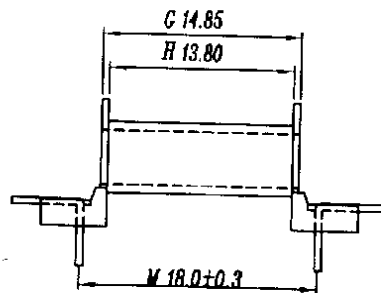

BOBBIN NAME: EFD-20

Series 4 Part No: BCEFD20-1-10-LPIN

OLD REF: S047

SPECIFICATION: 1 SECTION 10 PIN L TYPE

BOBBIN MATERIAL: L.C.P. N46

PIN MATERIAL: CP WIRE (TIN PLATED)

UL RATING: 94V-0

UNIT: MM