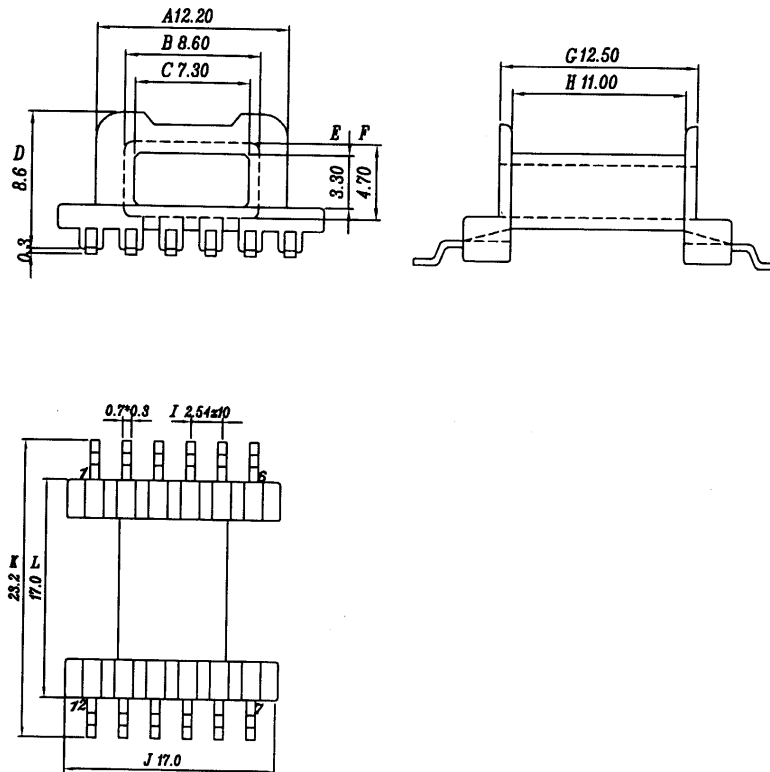

BOBBIN NAME: EFD-17

Series 4 Part No: BCEFD17-1-12-GW

OLD REF: S045

SPECIFICATION: 1 SECTION 12 PIN GULLWING SMD

BOBBIN MATERIAL: L.C.P.

PIN MATERIAL: CP WIRE (TIN PLATED)

UL RATING: 94V-0

UNIT: MM

TOLERANCE: .X XX +/- 0.08

.XX +/- 0.1

.X +/- 0.2