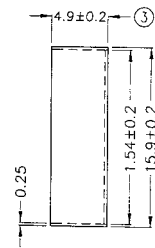

S4 Part No: BCEFD15-CLIP

Old Ref: S044C

S4 Part No: BCEFD15-COVER

Old Ref: S044C1

MATERIAL: Stainless Steel