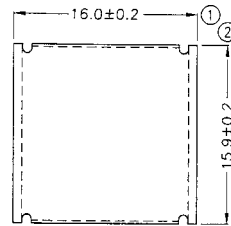

S4 Part No: BCEFD15-CLIP

Old Ref: S044C

S4 Part No: BCEFD15-COVER

Old Ref: S044C1

MATERIAL: Stainless Steel