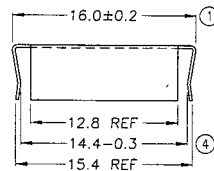

S4 Part No: BCEFD15-CLIP

Old Ref: S044C

S4 Part No: BCEFD15-COVER

Old Ref: S044C1

MATERIAL: Stainless Steel