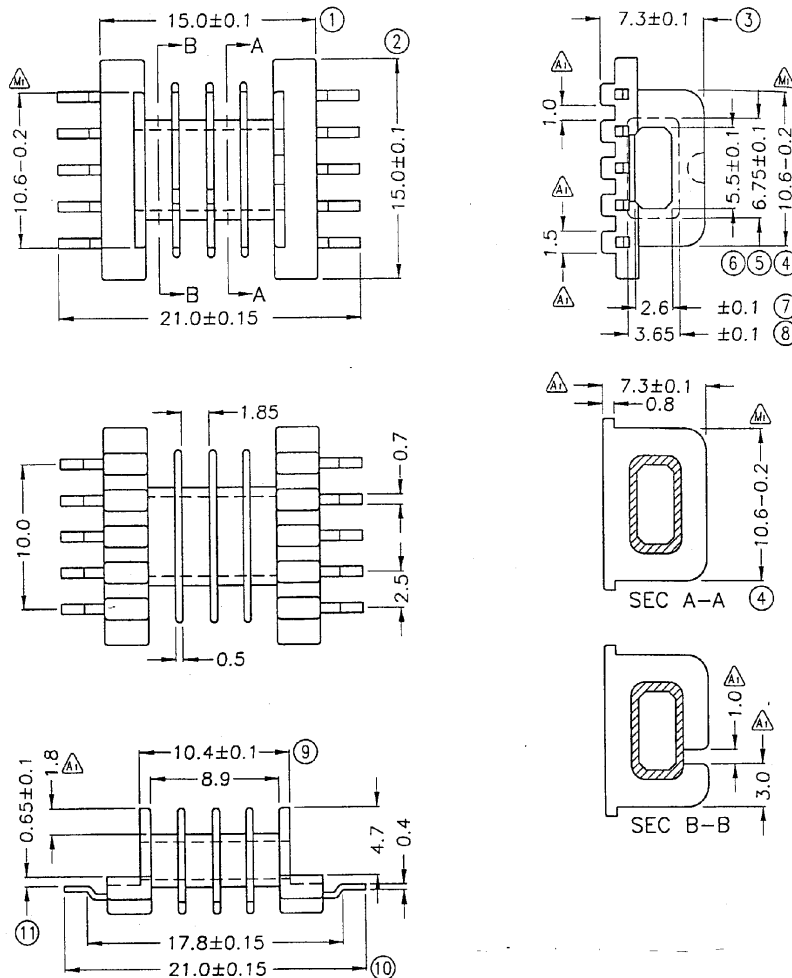

BOBBIN NAME: EFD-15

Series 4 Part No: BCEFD15-1-10-RGW

OLD REF: S044

SPECIFICATION: 4 SECTION 10 PINS REVERSE GULLWING SMD

BOBBIN MATERIAL: L.C.P. E-4008

PIN MATERIAL: PHOSPHOR BRONZE

PIN DIMENSION 0.7 X 0.4

PULLING STRENGTH: OVER 1.0KG 2 lbs

UL RATING: 94V-0

UNIT: MM

TOLERANCE: +/- 0.1 MM