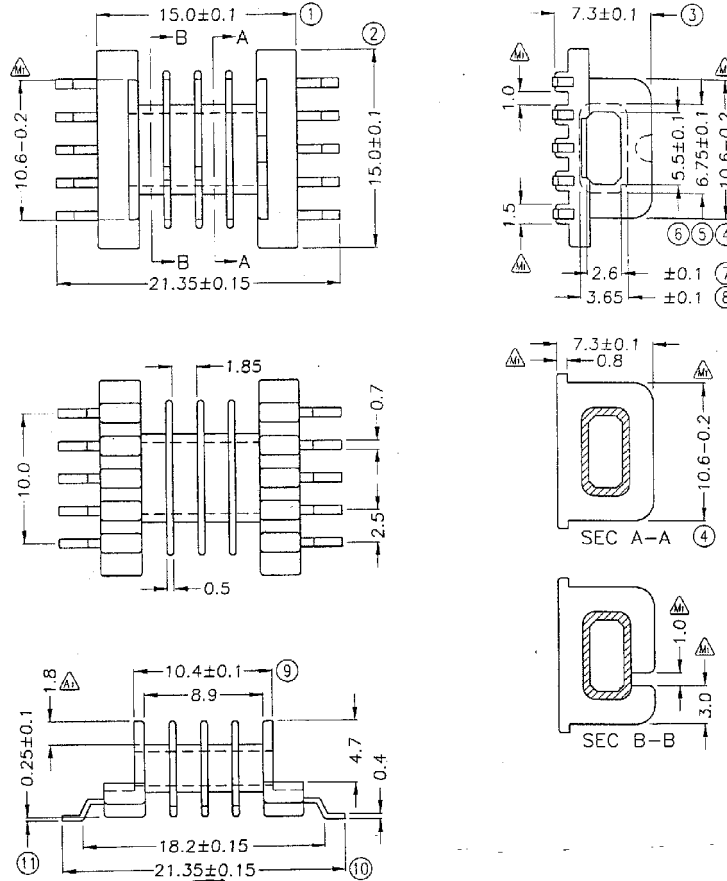

BOBBIN NAME: EFD-15

Series 4 Part No: BCEFD15-4-10-GW

OLD REF: S043

SPECIFICATION: 4 SECTION 10 PINS GULLWING SMD

BOBBIN MATERIAL: L.C.P. E-4008

PIN MATERIAL: PHOSPHOR BRONZE

PIN DIMENSION 0.7 X 0.4

PULLING STRENGTH: OVER 1.0KG 2 lbs

UL RATING: 94V-0

UNIT: MM

TOLERANCE: +/- 0.1 MM