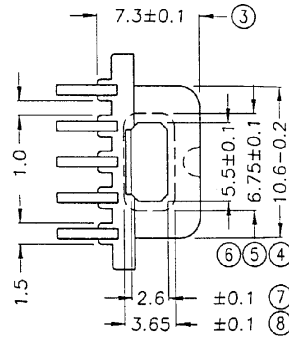

BOBBIN NAME: EFD-15

Series 4 Part No: BCEFD15-4-10-LPIN

OLD REF: S042

SPECIFICATION: 4 SECTION 10 PINS L TYPE

BOBBIN MATERIAL: L.C.P. E-4008

PIN MATERIAL: PHOSPHOR BRONZE

PIN DIMENSION 0.7 X 0.4

PULLING STRENGTH: OVER 1.0KG 2 lbs

UL RATING: 94V-0

UNIT: MM

TOLERANCE: +/- 0.1 MM