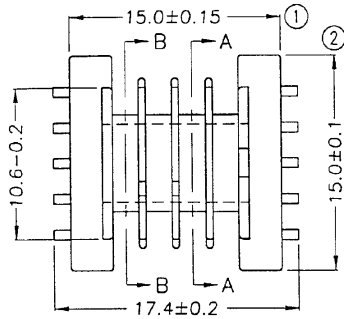

BOBBIN NAME: EFD-15

Series 4 Part No: BCEFD15-4-10-LPIN

OLD REF: S042

SPECIFICATION: 4 SECTION 10 PINS L TYPE

BOBBIN MATERIAL: L.C.P. E-4008

PIN MATERIAL: PHOSPHOR BRONZE

PIN DIMENSION 0.7 X 0.4

PULLING STRENGTH: OVER 1.0KG 2 lbs

UL RATING: 94V-0

UNIT: MM

TOLERANCE: +/- 0.1 MM