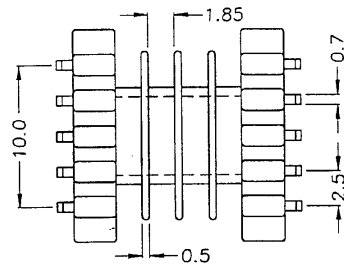

BOBBIN NAME: EFD-15

Series 4 Part No: BCEFD15-4-10-LPIN

OLD REF: S042

SPECIFICATION: 4 SECTION 10 PINS L TYPE

BOBBIN MATERIAL: L.C.P. E-4008

PIN MATERIAL: PHOSPHOR BRONZE

PIN DIMENSION 0.7 X 0.4

PULLING STRENGTH: OVER 1.0KG 2 lbs

UL RATING: 94V-0

UNIT: MM

TOLERANCE: +/- 0.1 MM