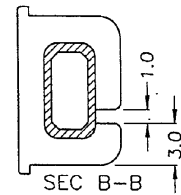

BOBBIN NAME: EFD-15

Series 4 Part No: BCEFD15-4-10-LPIN

OLD REF: S042

SPECIFICATION: 4 SECTION 10 PINS L TYPE

BOBBIN MATERIAL: L.C.P. E-4008

PIN MATERIAL: PHOSPHOR BRONZE

PIN DIMENSION 0.7 X 0.4

PULLING STRENGTH: OVER 1.0KG 2 lbs

UL RATING: 94V-0

UNIT: MM

TOLERANCE: +/- 0.1 MM