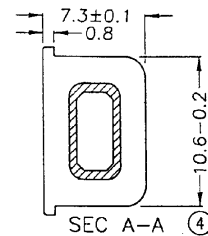

BOBBIN NAME: EFD-15

Series 4 Part No: BCEFD15-4-10-LPIN

OLD REF: S042

SPECIFICATION: 4 SECTION 10 PINS L TYPE

BOBBIN MATERIAL: L.C.P. E-4008

PIN MATERIAL: PHOSPHOR BRONZE

PIN DIMENSION 0.7 X 0.4

PULLING STRENGTH: OVER 1.0KG 2 lbs

UL RATING: 94V-0

UNIT: MM

TOLERANCE: +/- 0.1 MM