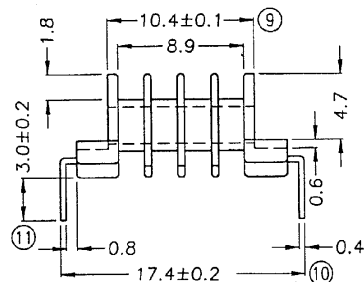

BOBBIN NAME: EFD-15

Series 4 Part No: BCEFD15-4-10-LPIN

OLD REF: S042

SPECIFICATION: 4 SECTION 10 PINS L TYPE

BOBBIN MATERIAL: L.C.P. E-4008

PIN MATERIAL: PHOSPHOR BRONZE

PIN DIMENSION 0.7 X 0.4

PULLING STRENGTH: OVER 1.0KG 2 lbs

UL RATING: 94V-0

UNIT: MM

TOLERANCE: +/- 0.1 MM