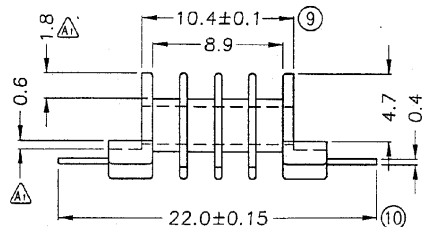

BOBBIN NAME: EFD-15

Series 4 Part No: BCEFD15-4-10-FSP

OLD REF: S041

SPECIFICATION: 4 SECTION 10 PINS SHORTER FLAT TYPE

BOBBIN MATERIAL: L.C.P. E-4008

PIN MATERIAL: PHOSPHOR BRONZE

PIN DIMENSION 0.7 X 0.4

PULLING STRENGTH: OVER 1.0KG 2 lbs

UL RATING: 94V-0

UNIT: MM

TOLERANCE: +/- 0.1 MM