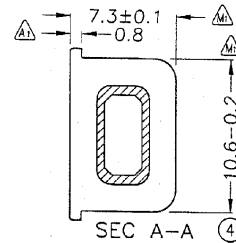

BOBBIN NAME: EFD-15

Series 4 Part No: BCEFD15-4-10-FSP

OLD REF: S041

SPECIFICATION: 4 SECTION 10 PINS SHORTER FLAT TYPE

BOBBIN MATERIAL: L.C.P. E-4008

PIN MATERIAL: PHOSPHOR BRONZE

PIN DIMENSION 0.7 X 0.4

PULLING STRENGTH: OVER 1.0KG 2 lbs

UL RATING: 94V-0

UNIT: MM

TOLERANCE: +/- 0.1 MM