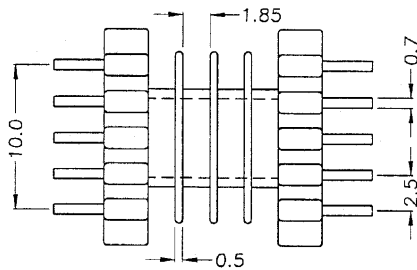

BOBBIN NAME: EFD-15

Series 4 Part No: BCEFD15-4-10-FSP

OLD REF: S041

SPECIFICATION: 4 SECTION 10 PINS SHORTER FLAT TYPE

BOBBIN MATERIAL: L.C.P. E-4008

PIN MATERIAL: PHOSPHOR BRONZE

PIN DIMENSION 0.7 X 0.4

PULLING STRENGTH: OVER 1.0KG 2 lbs

UL RATING: 94V-0

UNIT: MM

TOLERANCE: +/- 0.1 MM