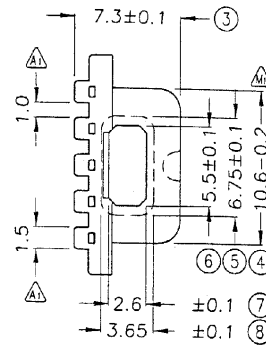

BOBBIN NAME: EFD-15

Series 4 Part No: BCEFD15-4-10-FSP

OLD REF: S041

SPECIFICATION: 4 SECTION 10 PINS SHORTER FLAT TYPE

BOBBIN MATERIAL: L.C.P. E-4008

PIN MATERIAL: PHOSPHOR BRONZE

PIN DIMENSION 0.7 X 0.4

PULLING STRENGTH: OVER 1.0KG 2 lbs

UL RATING: 94V-0

UNIT: MM

TOLERANCE: +/- 0.1 MM