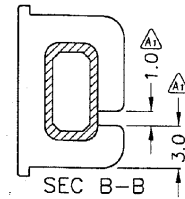

BOBBIN NAME: EFD-15

Series 4 Part No: BCEFD15-4-10-FSP

OLD REF: S041

SPECIFICATION: 4 SECTION 10 PINS SHORTER FLAT TYPE

BOBBIN MATERIAL: L.C.P. E-4008

PIN MATERIAL: PHOSPHOR BRONZE

PIN DIMENSION 0.7 X 0.4

PULLING STRENGTH: OVER 1.0KG 2 lbs

UL RATING: 94V-0

UNIT: MM

TOLERANCE: +/- 0.1 MM