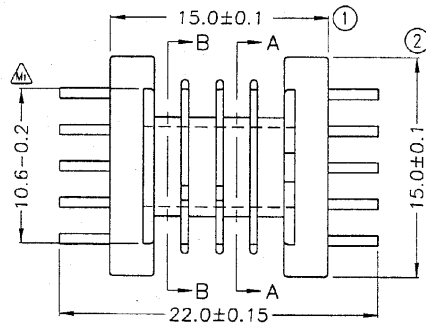

BOBBIN NAME: EFD-15

Series 4 Part No: BCEFD15-4-10-FSP

OLD REF: S041

SPECIFICATION: 4 SECTION 10 PINS SHORTER FLAT TYPE

BOBBIN MATERIAL: L.C.P. E-4008

PIN MATERIAL: PHOSPHOR BRONZE

PIN DIMENSION 0.7 X 0.4

PULLING STRENGTH: OVER 1.0KG 2 lbs

UL RATING: 94V-0

UNIT: MM

TOLERANCE: +/- 0.1 MM