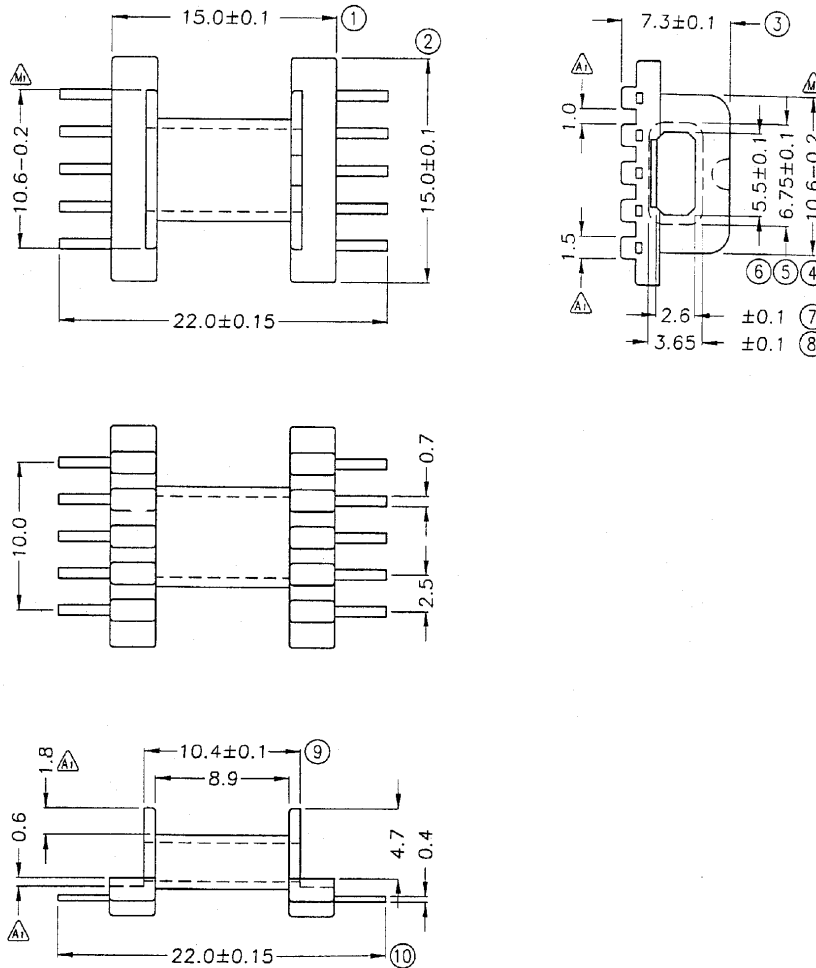

BOBBIN NAME: EFD-15

Series 4 Part No: BCEFD15-1-10-FSP

OLD REF: S036

SPECIFICATION: 1 SECTION 10 PINS SHORTER FLAT TYPE

BOBBIN MATERIAL: L.C.P. E-4008

PIN MATERIAL: PHOSPHOR BRONZE

PIN DIMENSION 0.7 X 0.4

PULLING STRENGTH: OVER 1.0KG 2 lbs

UL RATING: 94V-0

UNIT: MM

TOLERANCE: +/- 0.1 MM