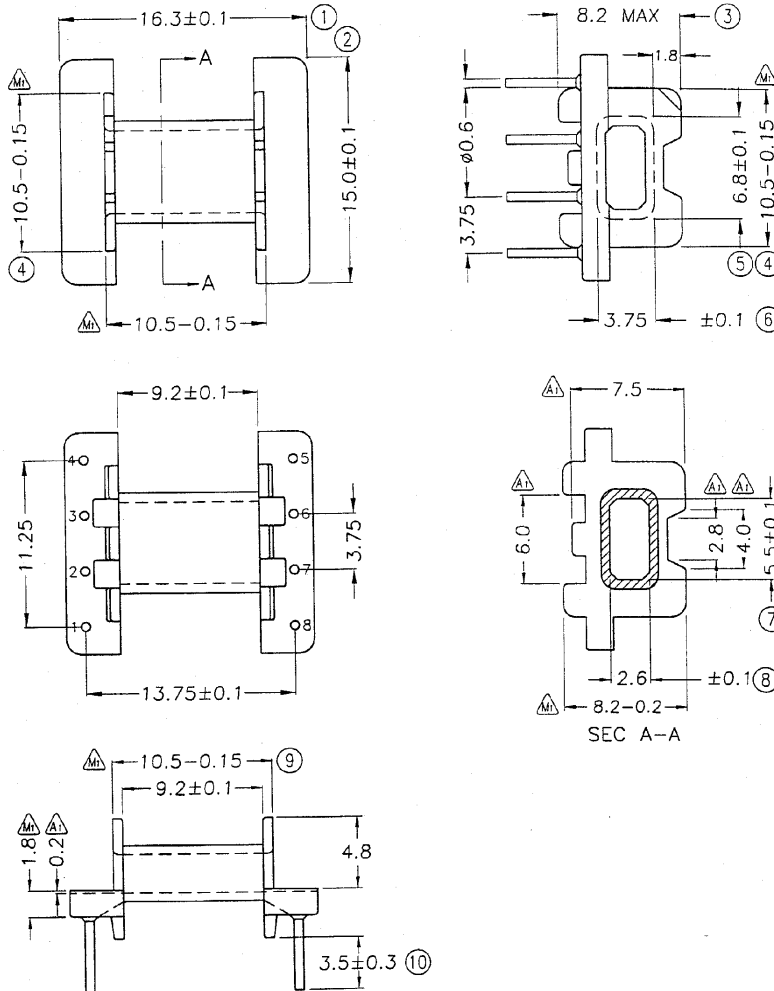

BOBBIN NAME: EFD-15

S4 Part No: BCEFD15-1-8

OLD REF: S033

SPECIFICATION: 1 SECTION 8 PINS

BOBBIN MATERIAL: PHENOLIC PM-9630

PIN MATERIAL: CP WIRE

PIN DIMENSION 0.6 ROUND PIN

PULLING STRENGTH: OVER 1.0KG 2 lbs

UL RATING: 94V-0

UNIT: MM

TOLERANCE: +/- 0.1 MM