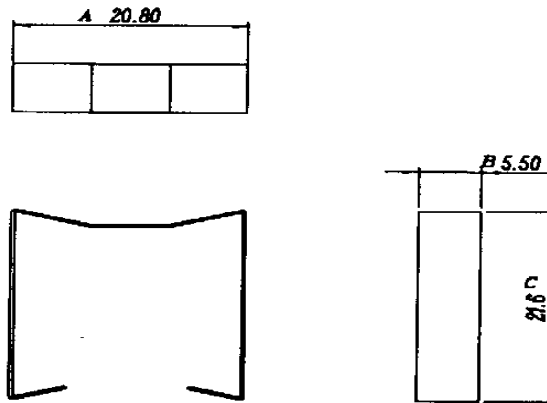

Series 4 Part No: BCEF20-CLIP
OLD REF: S174C
Material: SUS301 0.3t

Series 4 Part No: BCEF20-CAP
OLD REF: S174C1
Material: PBT/GF