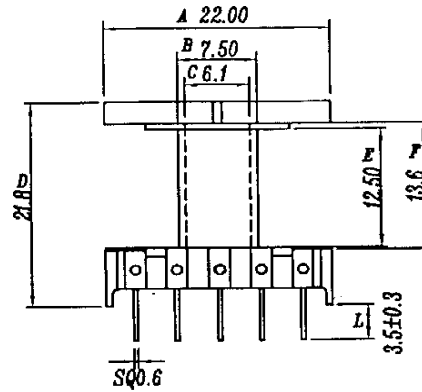

BOBBIN NAME: EF20

Series 4 Part No: BCEF20-V-1-10

OLD REF: S173

SPECIFICATION: 1 SECTION 10 PIN VERTICAL

BOBBIN MATERIAL: PET/GF

PIN MATERIAL: CP WIRE (TIN PLATED)

UL RATING: 94V-0

TOLERANCE:

.X XX +/- 0.08

.XX +/- 0.1

.X +/- 0.2

UNIT: MM