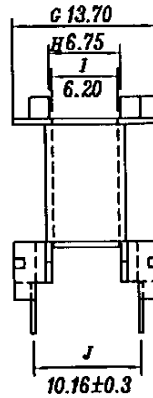

BOBBIN NAME: EF20

Series 4 Part No: BCEF20-V-1-10

OLD REF: S173

SPECIFICATION: 1 SECTION 10 PIN VERTICAL

BOBBIN MATERIAL: PET/GF

PIN MATERIAL: CP WIRE (TIN PLATED)

UL RATING: 94V-0

TOLERANCE:

.X XX +/- 0.08

.XX +/- 0.1

.X +/- 0.2

UNIT: MM