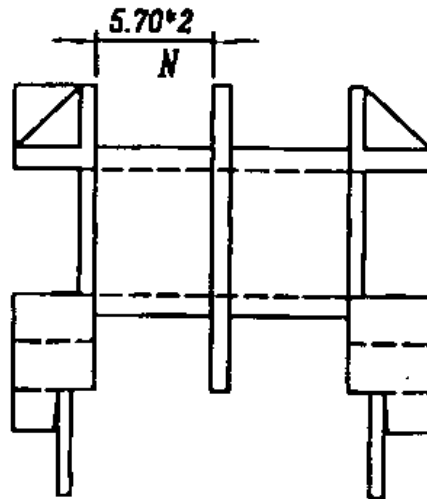

See Series 4 Pt No: BCEF20-H-1-8 for other dimensions

BOBBIN NAME: EF20

Series 4 Part No: BCEF20-H-2-8 OLD REF: S172

SPECIFICATION: 2 SECTION 8 PIN

BOBBIN MATERIAL: PET/GF BK

PIN MATERIAL: CP WIRE (TIN PLATED)