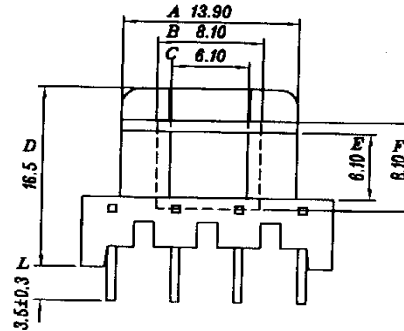

BOBBIN NAME: EF-20

Series 4 Part No: BCEF20-H-1-8 OLD REF: S171

SPECIFICATION: 1 SECTION 8 PINS

BOBBIN MATERIAL: PET/GF

PIN MATERIAL: CP WIRE (TIN PLATED)

UL RATING: 94V-0

TOLERANCE:

.X XX +/- 0.08

.XX +/- 0.1

.X +/- 0.2

UNIT: MM