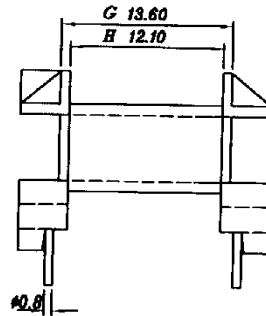

BOBBIN NAME: EF-20

Series 4 Part No: BCEF20-H-1-8 OLD REF: S171

SPECIFICATION: 1 SECTION 8 PINS

BOBBIN MATERIAL: PET/GF

PIN MATERIAL: CP WIRE (TIN PLATED)

UL RATING: 94V-0

TOLERANCE:

.X XX +/- 0.08

.XX +/- 0.1

.X +/- 0.2

UNIT: MM