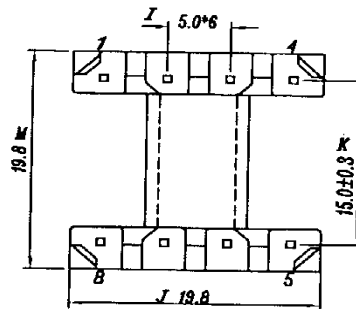

BOBBIN NAME: EF-20

Series 4 Part No: BCEF20-H-1-8 OLD REF: S171

SPECIFICATION: 1 SECTION 8 PINS

BOBBIN MATERIAL: PET/GF

PIN MATERIAL: CP WIRE (TIN PLATED)

UL RATING: 94V-0

TOLERANCE:

.X XX +/- 0.08

.XX +/- 0.1

.X +/- 0.2

UNIT: MM