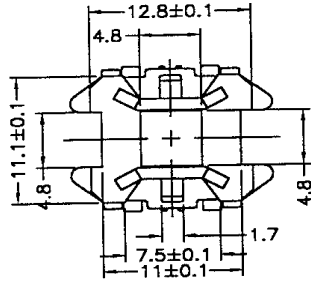

BOBBIN NAME: EF-16

SABRE REF: S170

SPECIFICATION: 3 SECTION 6 PIN ALL PINS CP WIRE

MODEL	BOBBIN MATERIAL	PIN PLATING	PIN DIMENS.
S170A	PA6TC230BK	CP WIRE	Ø0.8
S170B	PA6TC230BK	Sn/Pb	Ø0.8
S170C	PA6TC230BK	CP WIRE	SQ0.55
S170D	PA6TC230BK	Sn/Pb	SQ0.55

TOLERANCE:

.X +/- 0.1
.XX +/- 0.05

UL RATING: 94V-0

TOLERANCE: +/- 0.01MM

UNIT: MM