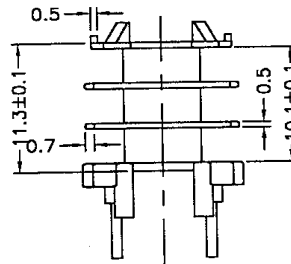

BOBBIN NAME: EF-16

SABRE REF: S170

SPECIFICATION: 3 SECTION 6 PIN ALL PINS CP WIRE

MODEL	BOBBIN MATERIAL	PIN PLATING	PIN DIMENS.
S170A	PA6TC230BK	CP WIRE	Ø0.8
S170B	PA6TC230BK	Sn/Pb	Ø0.8
S170C	PA6TC230BK	CP WIRE	SQ0.55
S170D	PA6TC230BK	Sn/Pb	SQ0.55

TOLERANCE:

.X +/- 0.1
.XX +/- 0.05

UL RATING: 94V-0

TOLERANCE: +/- 0.01MM

UNIT: MM