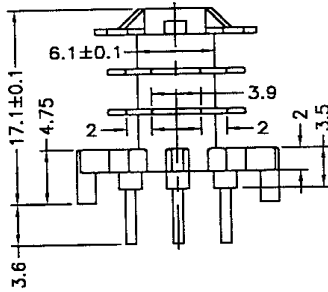

BOBBIN NAME: EF-16

SABRE REF: S170

SPECIFICATION: 3 SECTION 6 PIN ALL PINS CP WIRE

MODEL	BOBBIN MATERIAL	PIN PLATING	PIN DIMENS.
S170A	PA6TC230BK	CP WIRE	Ø0.8
S170B	PA6TC230BK	Sn/Pb	Ø0.8
S170C	PA6TC230BK	CP WIRE	SQ0.55
S170D	PA6TC230BK	Sn/Pb	SQ0.55

TOLERANCE:

.X +/- 0.1
.XX +/- 0.05

UL RATING: 94V-0

TOLERANCE: +/- 0.01MM

UNIT: MM