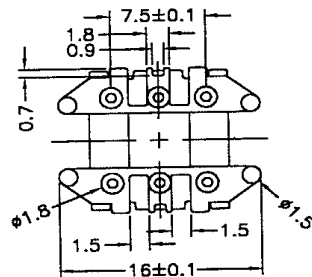

BOBBIN NAME: EF-16

SABRE REF: S170

SPECIFICATION: 3 SECTION 6 PIN ALL PINS CP WIRE

MODEL	BOBBIN MATERIAL	PIN PLATING	PIN DIMENS.
S170A	PA6TC230BK	CP WIRE	Ø0.8
S170B	PA6TC230BK	Sn/Pb	Ø0.8
S170C	PA6TC230BK	CP WIRE	SQ0.55
S170D	PA6TC230BK	Sn/Pb	SQ0.55

TOLERANCE:

.X +/- 0.1
.XX +/- 0.05

UL RATING: 94V-0

TOLERANCE: +/- 0.01MM

UNIT: MM