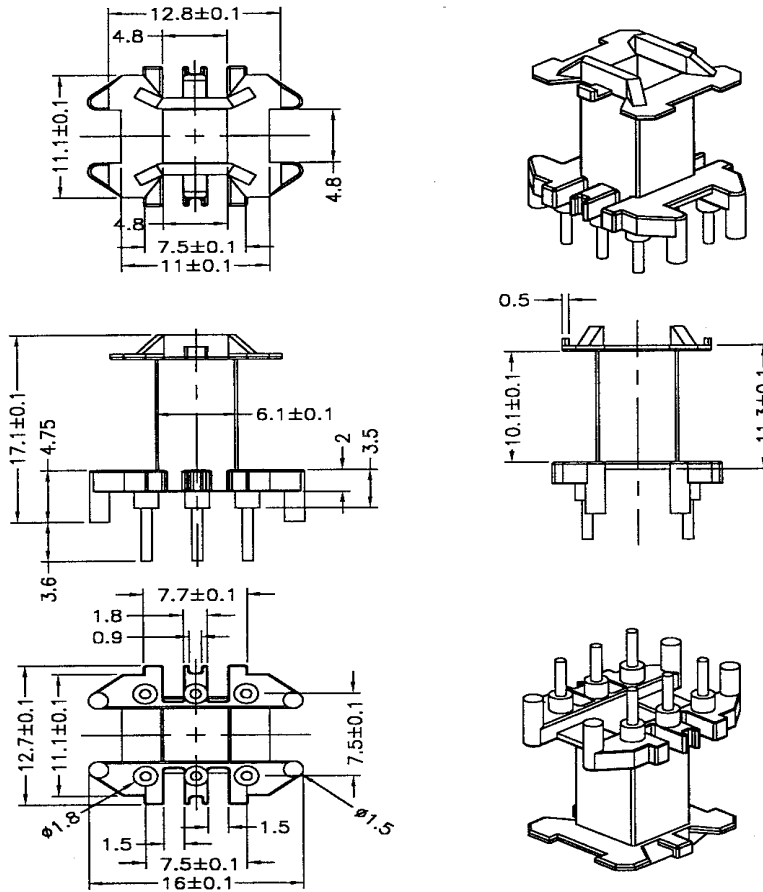

**BOBBIN NAME: EF-16**

**Series 4 Part No: BCEF16-V-1-6**

**OLD REF: S168**

**SPECIFICATION: 1 SECTION 6 PIN**

MODEL	BOBBIN MATERIAL	BOBBIN PLATING	PIN DIMENSIONS.	PIN DIMENSIONS.
S168A	PA6TC230BK		CP WIRE	Ø0.8
S168B	PA6TC230BK		Sn/Pb	Ø0.8
S168C	PA6TC230BK		CP WIRE	SQ0.55
S168D	PA6TC230BK		Sn/Pb	SQ0.55

**TOLERANCE:**

.X +/- .1

.XX +/- 0.05

**UL RATING: 94V-0**

**UNIT: MM**