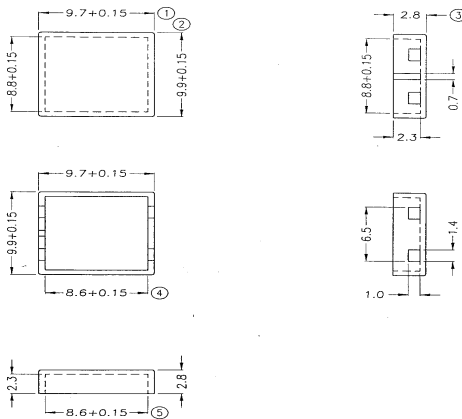

Series 4 Part No: BCEF126-CASE
OLD REF: S167C
Material: PBT/GF

Series 4 Part No: BCEF126-CLIP
OLD REF: S167C1
Material: SUS301 0.3t

Series 4 Part No: BCEF126-CAP
OLD REF: S167C2
Material: LCP E-4008